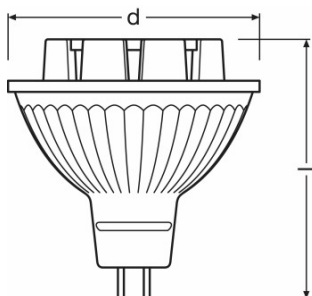

Light technical data

Beam angle	36 °
Warm-up time (60 %)	1.00 s
Starting time	0.0 s
Nominal beam angle	36 °
Rated beam angle (half peak value)	36.00 °

Dimensions & weight

Overall length	53.0 mm
Diameter	51.0 mm
Outer bulb	MR51
Length	53.0 mm
Maximum diameter	51.0 mm