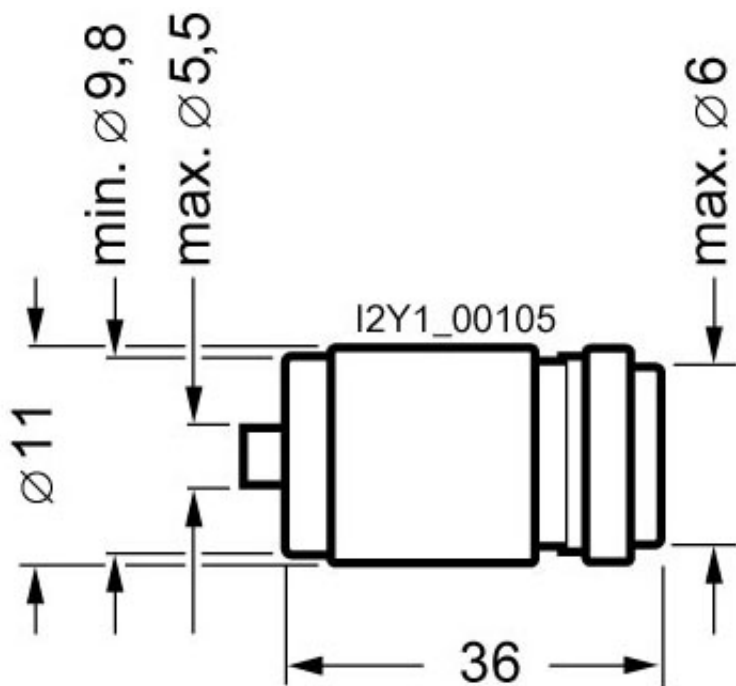

General Product Approval			Declaration of Conformity	Test Certificates	
 GOST	 VDE	 ÖVE	 EG-Konf.	Special Test Certificate	Type Test Certificates/Test Report

other

[Environmental Confirmations](#)

Further information:

Information- and Downloadcenter (Catalogs, Brochures,...)

<http://www.siemens.com/lowvoltage/catalogs>

Industry Mall (Online ordering system)

<https://eb.automation.siemens.com/mall/en/WW/Catalog/Product/5SE2302>

Service&Support (Manuals, Certificates, Characteristics, FAQs,...)

<http://support.automation.siemens.com/WW/view/en/5SE2302/all>

Image database (product images, 2D dimension drawings, 3D models, device circuit diagrams, ...)

<http://www.automation.siemens.com/bilddb/cax_en.aspx?mlfb=5SE2302>

CAX-Online-Generator

<http://www.siemens.com/cax>

Tender specifications

[Datanorm GAEB81](#) [GAEB83](#) [RTF](#) [TXT](#)

last change:

Jun 30, 2014