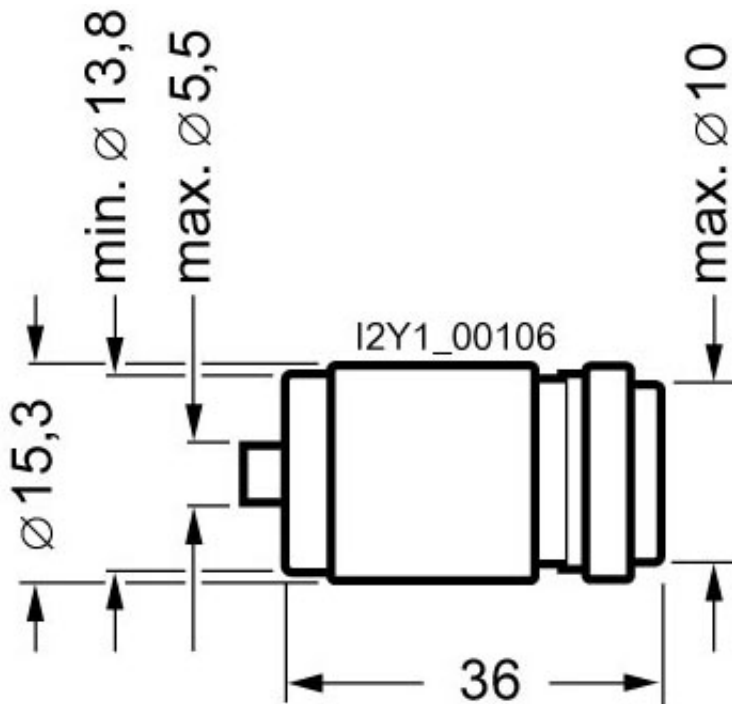

NEOZED FUSE LINK 400V GL, SIZE D02,
20A IN FOLDING BOX

Similar to image

Technical data:

Color coding of the fuse link		blue
Current / for AC / rated value	A	20
Operating class of the fuse link		gG
Size of the fallback-system / acc. to DIN EN 60269-1		D02
Supply voltage • for AC / rated value	V	400
Switching capacity current / in accordance with IEC 60947-2 / rated value	kA	50
Design of the fuse link		NEOZED fuse links
mounting position		Any, preferably vertical
Protection class IP		IP20, with connected conductors
Climatic class		Up to 45°C at 95 % rel. humidity
Ambient temperature • minimum	°C	-5
• maximum	°C	40

Certificates/approvals:

General Product Approval

GOST

VDE

ÖVE

**Declaration of
Conformity**

EG-Konf.

Test Certificates[Special Test
Certificate](#)[Type Test
Certificates/Test
Report](#)**other**[Environmental
Confirmations](#)**Further information:****Information- and Downloadcenter (Catalogs, Brochures,...)**<http://www.siemens.com/lowvoltage/catalogs>**Industry Mall (Online ordering system)**<https://eb.automation.siemens.com/mall/en/WW/Catalog/Product/5SE2320>**Service&Support (Manuals, Certificates, Characteristics, FAQs,...)**<http://support.automation.siemens.com/WW/view/en/5SE2320/all>**Image database (product images, 2D dimension drawings, 3D models, device circuit diagrams, ...)**http://www.automation.siemens.com/bilddb/cax_en.aspx?mlfb=5SE2320**CAX-Online-Generator**<http://www.siemens.com/cax>**Tender specifications**[Datanorm GAEB81 GAEB83 RTF TXT](#)