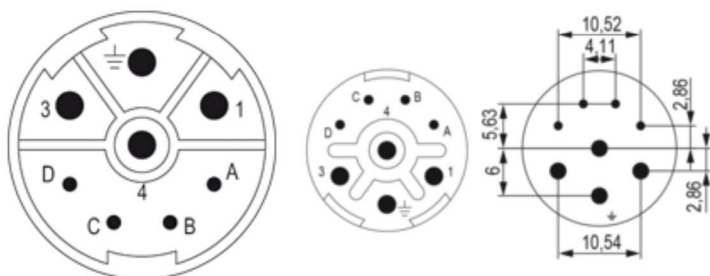

Home > Products > Circular Connectors > Circular Connectors Power M 23 > M 23 Power Inserts > M 23 Power Inserts, 8-pole > 7.084.943.102

Online Catalogue

7.084.943.102

Insert without contacts (sockets)

Test voltage A	2500 V~
Nominal voltage	600 V~
degree of protection 3 B	
Test voltage B	4000 V~
Insulation resistance A	> 10 ¹³ MΩ
Suitable Contacts	4 x Crimp socket 1 mm 4 x Crimp socket 2 mm
Max. contact resistance A	3 mΩ
Nominal voltage	300 V~
degree of protection 3 A	
Nominal current B	28 A
Number of contacts A	4
Number of contacts B	4
Contact-Ø A	1 mm
Contact-Ø B	2 mm
Nominal current A	8 A
characteristic of connection	Crimp
Insert	sockets
Number of Poles	4+3+PE