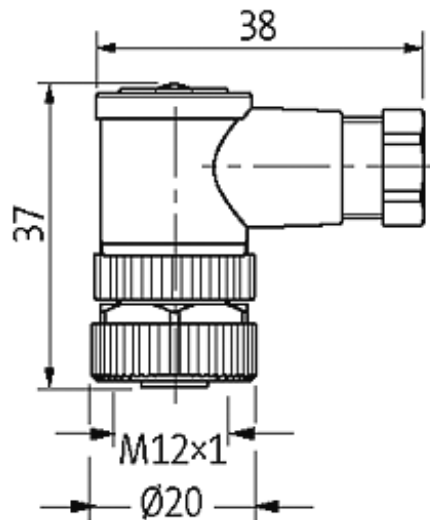

Female

Product may differ from Image