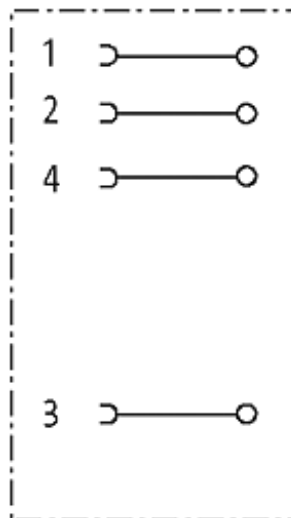

## M12 FEMALE 90° FIELD-WIREABLE SCREW TERM.

4-pol. max.0,75mm<sup>2</sup> 6-8mm

Female 90°

4-pole

Clamping range cable entry: 6...8 mm

#### Illustration