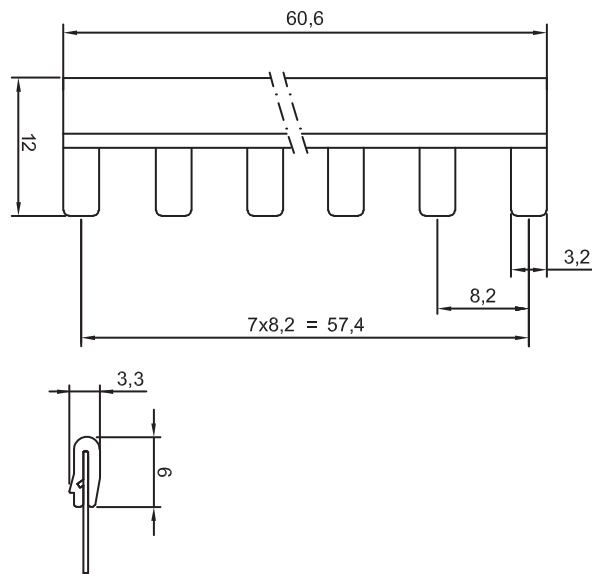

Dimensions

20.10.2017 – Subject to technical modification

Part-No. 716428

USA: LUTZE INC.

13330 South Ridge Drive • Charlotte, NC 28273, USA
Tel. +1 (704) 504-0222 • Fax +1 (704) 504-0223
www.lutze.com • info@lutze.com

United Kingdom: LÜTZE Ltd.

Unit 3, Sandy Hill Park
Sandy Way, Amington • GB-Tamworth, Staffs B77 4DU
Tel. +44 (0)1827 31333-0 • Fax +44 (0)1827 31333-2
www.lutze.com • sales.gb@lutze.co.uk

SYSTEMATIC TECHNOLOGY