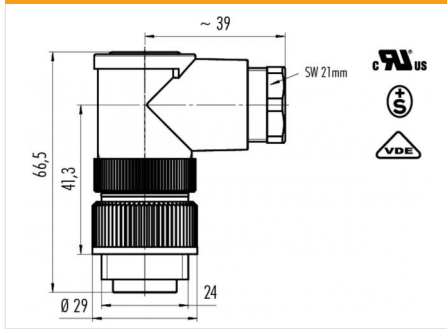

Product **Polzahl: 3+PE, Winkelstecker PG 13,5, mit VDE, SEV, UL Zulassung, schrauben**  
 Area **RD24 Power Series 692/693**  
 Article number **99 4221 215 04**

**Illustration**

**Scale drawing**

**Contact Arrangement**

**Attenuation characteristics**

You can find the item description on the next page.

**Technical data**

**General features**

Connector Design male angled connector  
 Connector locking system bolted  
 Termination crimp  
 Wire gauge (mm) 0,5-2,5 mm<sup>2</sup>  
 Wire gauge (AWG) 20-14  
 Cable outlet 10 - 12 mm  
 Upper temperature 100 °C  
 Lower temperature -40 °C