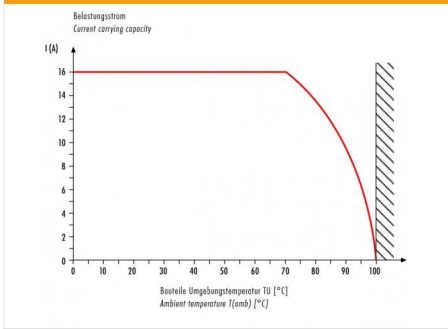

**Attenuation characteristics**

You can find the item description on the next page.

**Technical data**

**General features**

Connector Design male angled connector  
 Connector locking system bolted  
 Termination crimp  
 Wire gauge (mm) 0,5-2,5 mm<sup>2</sup>  
 Wire gauge (AWG) 20-14  
 Cable outlet 10 - 12 mm  
 Upper temperature 100 °C  
 Lower temperature -40 °C

**Cable data**

Approval 1 UL  
 Approval 2 ESTI+  
 Approval 3 VDE

**Electrical parameters**

Rated voltage 600 V  
 Rated impulse voltage 6000 V  
 Pollution degree 3  
 Overvoltage category III  
 Material group III  
 Rated current (40°C) 16 A (12 A UL)  
 Volume resistivity ≤ 5 mΩ  
 EMV compliance not shielded  
 Degree of protection IP67  
 Mechanical operation > 50 Mating cycles