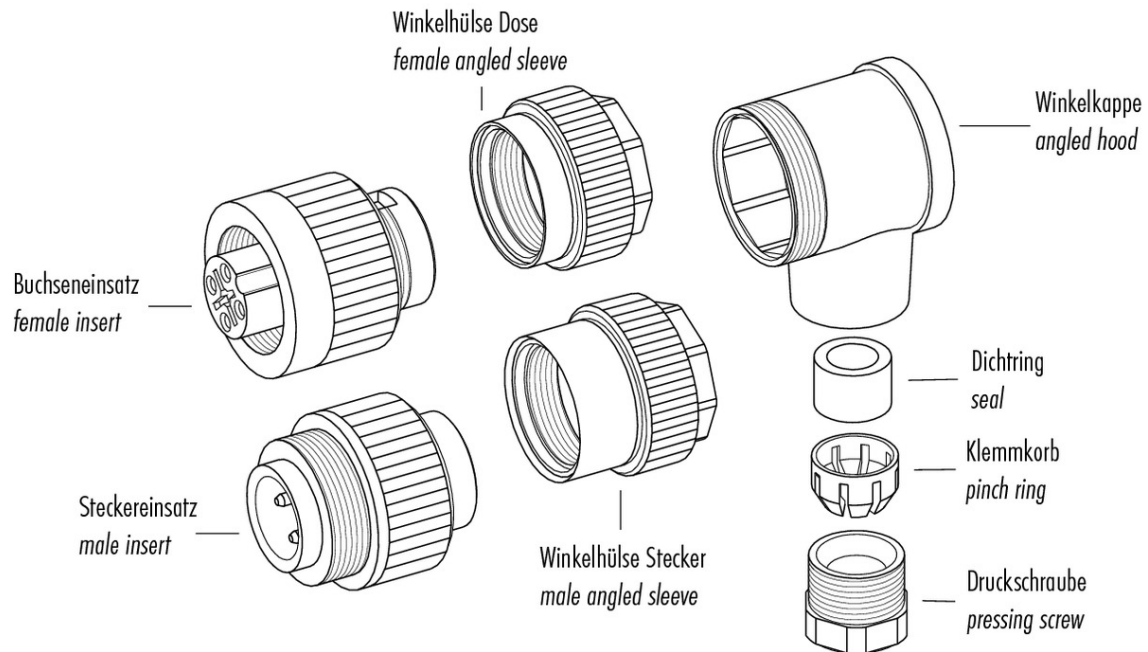

Product **Polzahl: 3+PE, Winkelstecker PG 13,5, mit VDE, SEV, UL Zulassung, schrauben**

Area **RD24 Power Series 692/693**
Article number **99 4221 215 04**

Item description