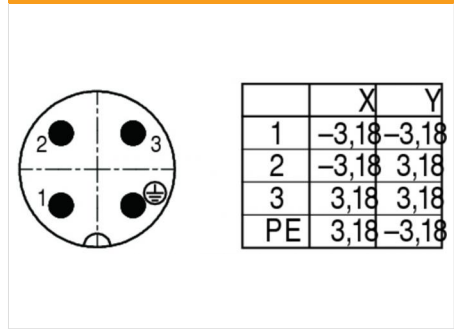

**Attenuation characteristics**

You can find the item description on the next page.

**Technical data**

**General features**

Connector Design male angled connector  
 Connector locking system bolted  
 Termination crimp  
 Wire gauge (mm) 0,5-2,5 mm<sup>2</sup>  
 Wire gauge (AWG) 20-14  
 Cable outlet 10 - 12 mm  
 Upper temperature 100 °C  
 Lower temperature -40 °C