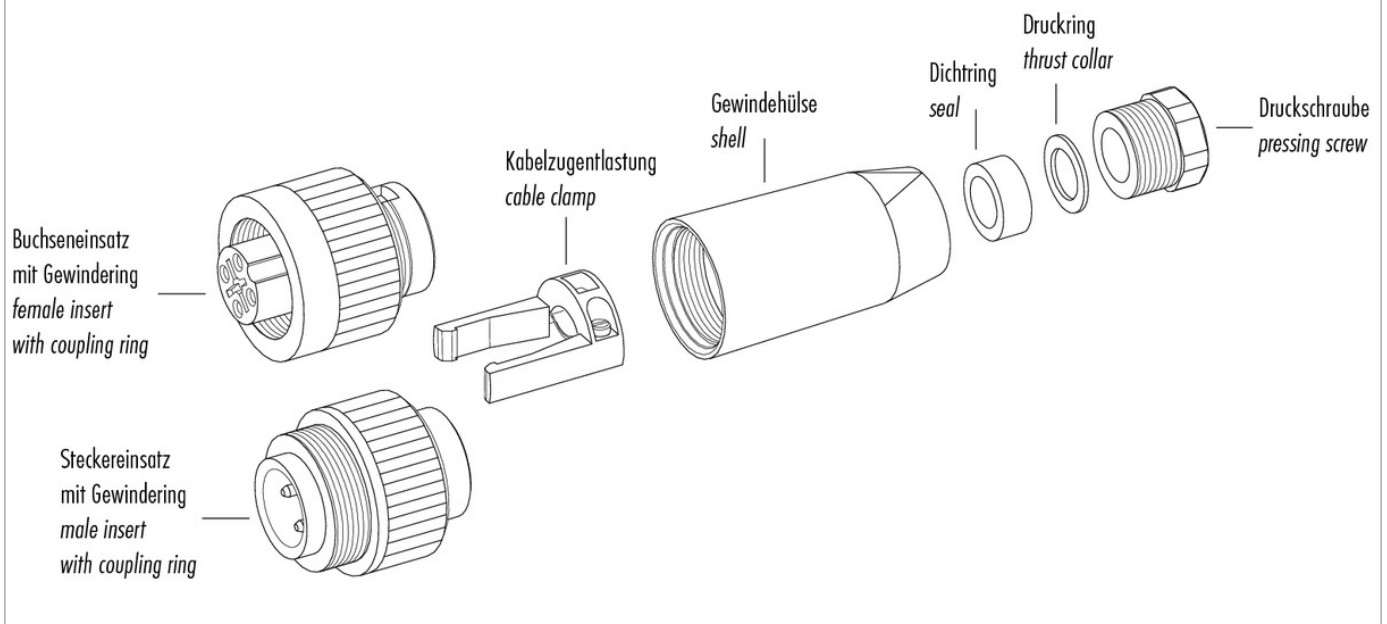

Product **Polzahl: 3+PE, Kabeldose mit Kabelzugentlastung, PG 9, mit VDE, SEV, UL Zulassung, schrauben**

Area **RD24 Power Series 692/693**
Article number **99 4222 00 04**

Item description