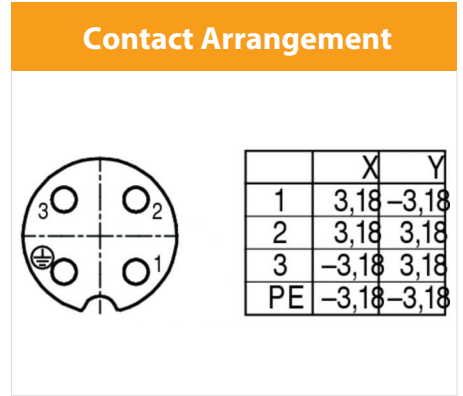

Product **Polzahl: 3+PE, Kabeldose mit Kabelzugentlastung, PG 9, mit VDE, SEV, UL Zulassung, schrauben**
Area **RD24 Power Series 692/693**
Article number **99 4222 00 04**

You can find the item description on the next page.

Technical data

General features

Connector Design	Cable socket
Connector locking system	bolted
Termination	screw
Wire gauge (mm)	0,5-2,5 mm²
Wire gauge (AWG)	-
Cable outlet	6 - 9,5 mm
Upper temperature	100 °C
Lower temperature	-40 °C

Cable data

Approval 1	UL
Approval 2	ESTI+
Approval 3	VDE

Electrical parameters

Rated voltage	600 V
Rated impulse voltage	6000 V
Pollution degree	3
Overvoltage category	III
Material group	III
Rated current (40°C)	16 A (12 A UL)
Volume resistivity	≤ 5 mΩ
EMV compliance	not shielded
Degree of protection	IP67
Mechanical operation	> 50 Mating cycles

Material

Material of contact	CuSn (Bronze), CuZn (Messing)
Contact plating	Ag (silver)
Material of contact body	PBT (UL 94 V-0)