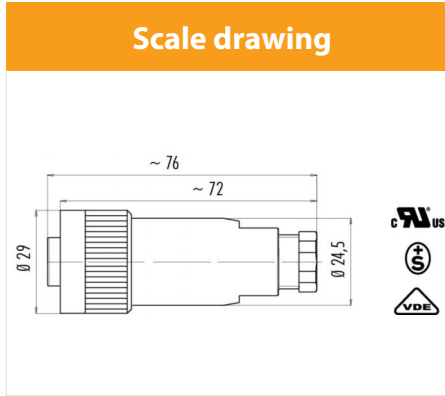

Product **Polzahl: 3+PE, Kabeldose mit Kabelzugentlastung, PG 9, mit VDE, SEV, UL Zulassung, schrauben**
Area **RD24 Power Series 692/693**
Article number **99 4222 00 04**

You can find the item description on the next page.

Technical data

General features

Connector Design	Cable socket
Connector locking system	bolted
Termination	screw
Wire gauge (mm)	0,5-2,5 mm²
Wire gauge (AWG)	-
Cable outlet	6 - 9,5 mm
Upper temperature	100 °C
Lower temperature	-40 °C

Cable data

Approval 1	UL
Approval 2	ESTI+
Approval 3	VDE

Electrical parameters

Rated voltage	600 V
Rated impulse voltage	6000 V
Pollution degree	3
Overvoltage category	III
Material group	III
Rated current (40°C)	16 A (12 A UL)
Volume resistivity	≤ 5 mΩ
EMV compliance	not shielded
Degree of protection	IP67
Mechanical operation	> 50 Mating cycles

Material

Material of contact	CuSn (Bronze), CuZn (Messing)
Contact plating	Ag (silver)
Material of contact body	PBT (UL 94 V-0)