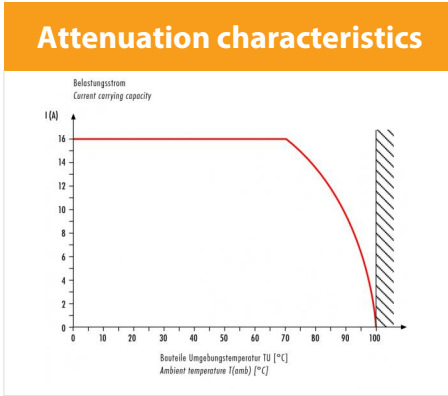

Product **Polzahl: 3+PE, Kabeldose mit Kabelzugentlastung, PG 9, mit VDE, SEV, UL Zulassung, schrauben**
Area **RD24 Power Series 692/693**
Article number **99 4222 00 04**

You can find the item description on the next page.

Technical data

General features

Connector Design	Cable socket
Connector locking system	bolted
Termination	screw
Wire gauge (mm)	0,5-2,5 mm²
Wire gauge (AWG)	-
Cable outlet	6 - 9,5 mm
Upper temperature	100 °C
Lower temperature	-40 °C

Cable data

Approval 1	UL
Approval 2	ESTI+
Approval 3	VDE

Electrical parameters

Rated voltage	600 V
Rated impulse voltage	6000 V
Pollution degree	3
Overvoltage category	III
Material group	III
Rated current (40°C)	16 A (12 A UL)
Volume resistivity	≤ 5 mΩ
EMV compliance	not shielded
Degree of protection	IP67
Mechanical operation	> 50 Mating cycles

Material

Material of contact	CuSn (Bronze), CuZn (Messing)
Contact plating	Ag (silver)
Material of contact body	PBT (UL 94 V-0)