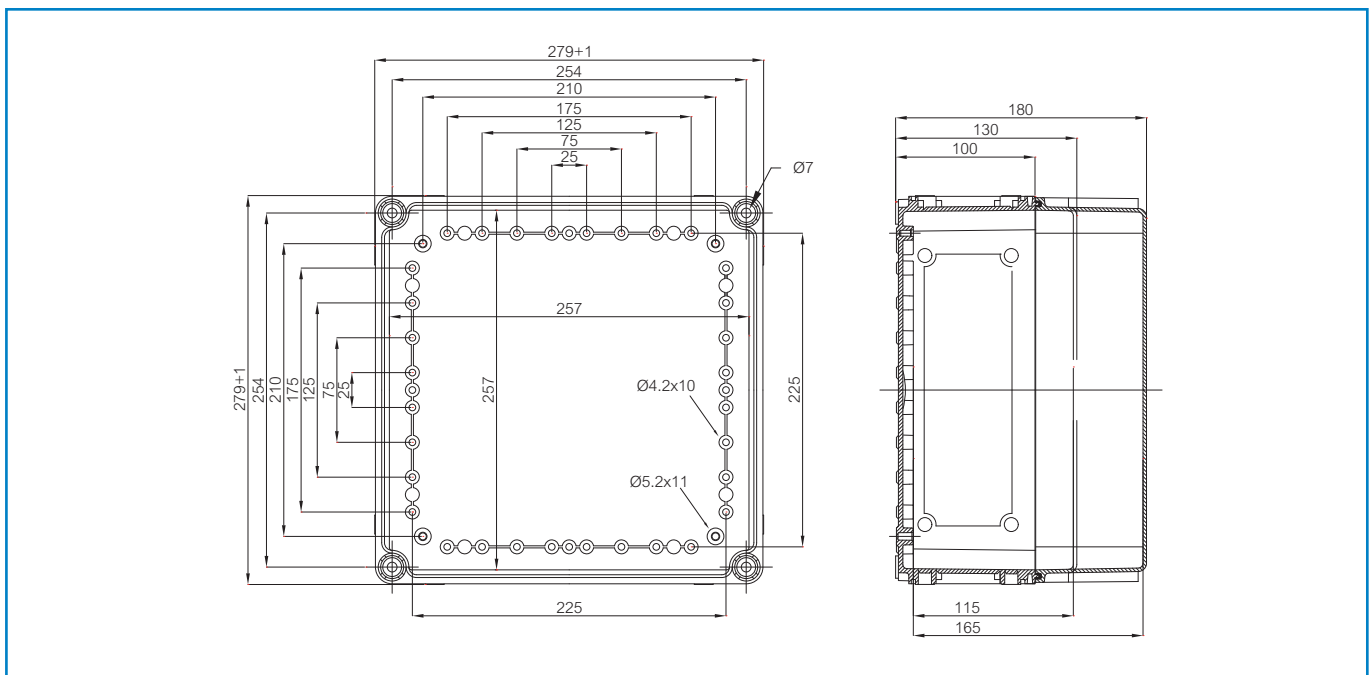

Order symbol: EKOE 130 G
Product nbr: 2538037
Description: Enclosure, PC
Remarks: Grey cover

EAN: 6418074013569
EI. number:
Finland: 3425418
Electric No. Italy: 7501040
Electric No. Sweden: 2538037

Including: Flanged Base with screws for mounting plate, cover with PUR gasket and polyamide cover screws.

Dimensions:	Length	Width	Height	Accessories:	
mm:	280	280	130	EKO 30-G	Cover
inch:	11.0	11.0	5.1	EKO 80-G	Cover
				EKO 30-T	Cover
				EKO 80-T	Cover

Materials:	
Material:	Polycarbonate
Base colour:	RAL 7035 -light grey
Cover screws material:	Polyamide
Cover colour:	RAL 7035 -light grey
Cover screws colour:	Grey
Gasket material:	Polyurethane

EKOVT	Mounting plate
EKOXT	Mounting plate isolated
EKV 22	DIN-35 Mounting rail
EKOZR	Extension frame

Temperatures:	
Temperature °C (short term):	-40 ... 120 °C
Temperature °C (continuous):	-40 ... 80 °C
Temperature °F (short term):	-40 ... 250 °F
Temperature °F (continuous):	-40 ... 175 °F

Rating:
Ingress Protection (EN 60529): IP66/IP67
Impact Resistance (EN 62262): IK08
Electrical insulation: Totally insulated
Halogen free (DIN/VDE 0472, Part 815): 1
UV resistance: UL 508
Flammability Rating: UL 746C 5"
Glow Wire Test (IEC 695-2-1) °C: 960
NEMA Class: NEMA 1, 3, 3S, 4, 4X, 6, 6P, 12

Accessories:	
EKOE	Base, PC

Certificates:
Germanischer Lloyd (GL)
SGS Fimko
Lloyds Register of Shipping (LR)
Gost R