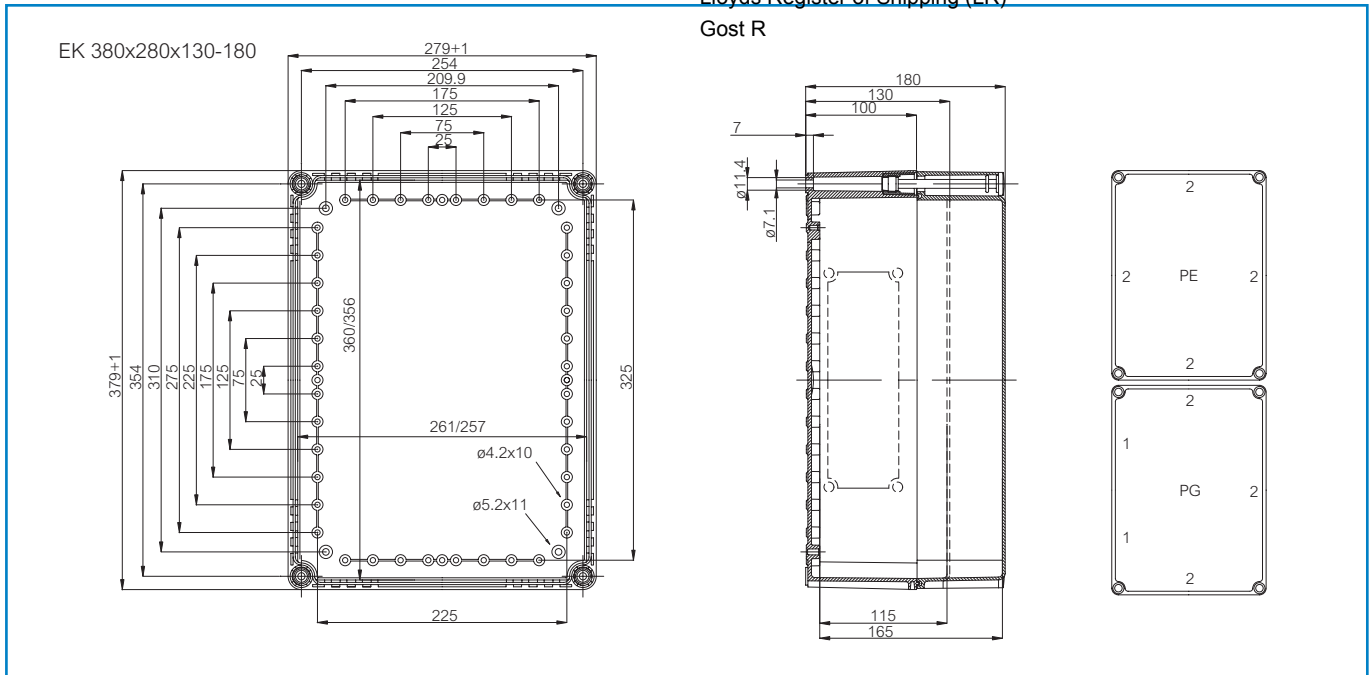

Order symbol: EKPE 130 G
Product nbr: 2538043
Description: Enclosure, PC
Remarks: Grey cover

EAN: 6418074013583
EI. number:
Finland: 3425421
Electric No. Italy: 7501045
Electric No. Sweden: 2538043

Including: Flanged Base with screws for mounting plate, cover with PUR gasket and polyamide cover screws.

Dimensions:	Length	Width	Height	Accessories:
mm:	380	280	130	EKPG Base, PC
inch:	15.0	11.0	5.1	EKP 30-G Cover

Materials:

Material: Polycarbonate

Base colour: RAL 7035 -light grey

Cover screws material: Polyamide

Cover colour: RAL 7035 -light grey

Cover screws colour: Grey

Gasket material: Polyurethane

Accessories:

EKP 80-G Cover

EKP 30-T Cover

EKP 80-T Cover

EKPVT Mounting plate

EKPXT Mounting plate isolated

EKV 22 DIN-35 Mounting rail

EKV 32 DIN-35 Mounting rail

EKPZR Extension frame

Temperatures:

Temperature °C (short term): -40 ... 120 °C

Temperature °C (continuous): -40 ... 80 °C

Temperature °F (short term): -40 ... 250 °F

Temperature °F (continuous): -40 ... 175 °F

Rating:

Ingress Protection (EN 60529): IP66/IP67

Impact Resistance (EN 62262): IK08

Electrical insulation: Totally insulated

Halogen free (DIN/VDE 0472, Part 815): 1

UV resistance: UL 508

Flammability Rating: UL 746C 5"

Glow Wire Test (IEC 695-2-1) °C: 960

NEMA Class: NEMA 1, 3, 3S, 4, 4X, 6, 6P, 12

Accessories:

EKPE Base, PC

Certificates:

Germanischer Lloyd (GL)

SGS Fimko

Lloyds Register of Shipping (LR)

Gost R