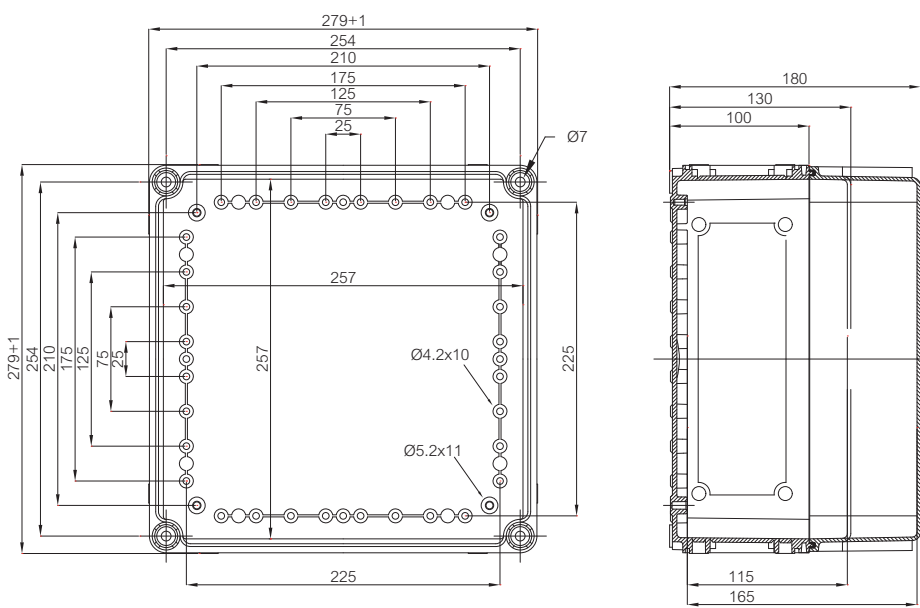

Order symbol: EKOE 130 T
Product nbr: 2538137
Description: Enclosure, PC
Remarks: Transparent cover

EAN: 6418074013835
EI. number:
Finland: 3425468
Electric No. Italy: 7502040
Electric No. Sweden: 2538137

Including: Flanged Base with screws for mounting plate, cover with PUR gasket and polyamide cover screws.

Dimensions:	Length	Width	Height	Accessories:
mm:	280	280	130	EKO 30-G Cover
inch:	11.0	11.0	5.1	EKO 80-G Cover
				EKO 30-T Cover
				EKO 80-T Cover

Materials:	
Material:	Polycarbonate
Base colour:	RAL 7035 -light grey
Cover screws material:	Polyamide
Cover colour:	Clear transparent
Cover screws colour:	Grey
Gasket material:	Polyurethane

EKOVT	Mounting plate
EKOXT	Mounting plate isolated
EKV 22	DIN-35 Mounting rail
EKOZR	Extension frame

Temperatures:	
Temperature °C (short term):	-40 ... 120 °C
Temperature °C (continuous):	-40 ... 80 °C
Temperature °F (short term):	-40 ... 250 °F
Temperature °F (continuous):	-40 ... 175 °F

Rating:
Ingress Protection (EN 60529): IP66/IP67
Impact Resistance (EN 62262): IK08
Electrical insulation: Totally insulated
Halogen free (DIN/VDE 0472, Part 815): 1
UV resistance: UL 508
Flammability Rating: UL 746C 5"
Glow Wire Test (IEC 695-2-1) °C: 960
NEMA Class: NEMA 1, 3, 3S, 4, 4X, 6, 6P, 12

Accessories:	
EKOE	Base, PC

Certificates:
Germanischer Lloyd (GL)
SGS Fimko
Lloyds Register of Shipping (LR)
Gost R