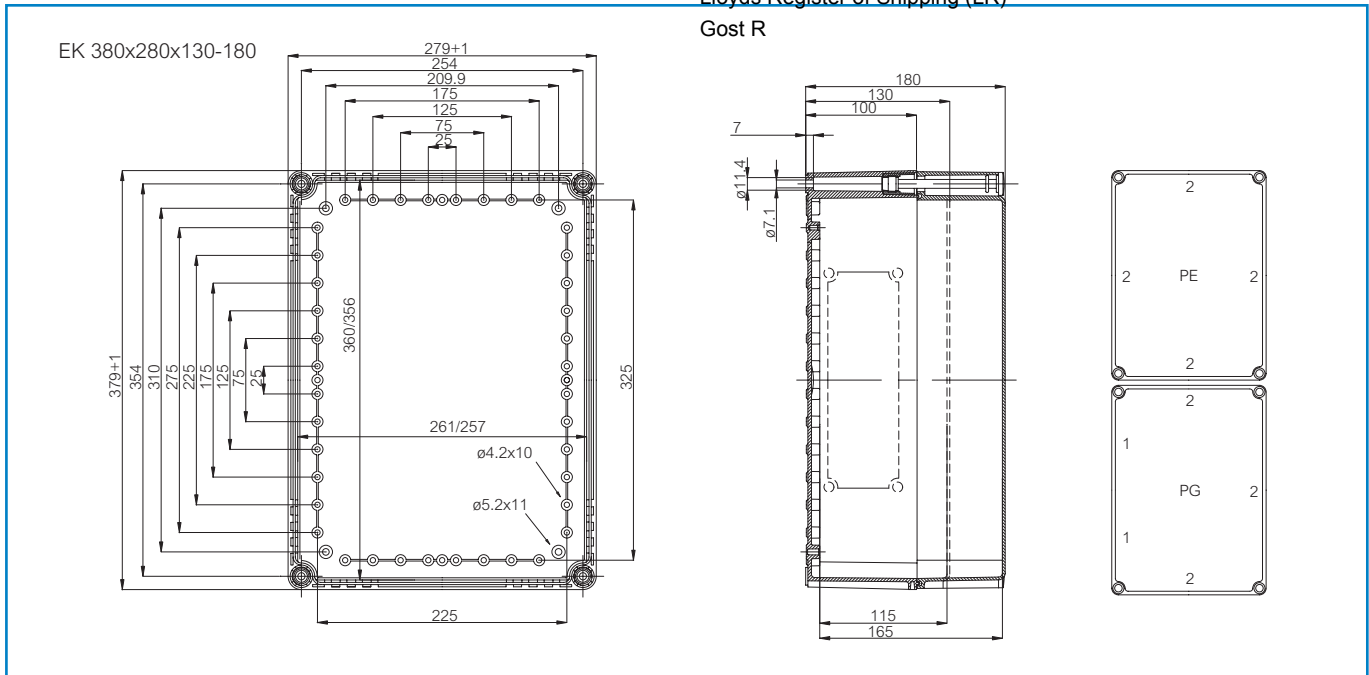

Order symbol: EKPE 130 T
Product nbr: 2538143
Description: Enclosure, PC
Remarks: Transparent cover

EAN: 6418074013859
EI. number:
Finland: 3425471
Electric No. Italy: 7502045
Electric No. Sweden: 2538143

Including: Flanged Base with screws for mounting plate, cover with PUR gasket and polyamide cover screws.

Dimensions:	Length	Width	Height	Accessories:	
mm:	380	280	130	EKPG	Base, PC
inch:	15.0	11.0	5.1	EKP 30-G	Cover
				EKP 80-G	Cover

Materials:	
Material:	Polycarbonate
Base colour:	RAL 7035 -light grey
Cover screws material:	Polyamide
Cover colour:	Clear transparent
Cover screws colour:	Grey
Gasket material:	Polyurethane

EKP 30-T	Cover
EKP 80-T	Cover
EKPVT	Mounting plate
EKPXT	Mounting plate isolated
EKV 22	DIN-35 Mounting rail
EKV 32	DIN-35 Mounting rail
EKPZR	Extension frame

Temperatures:	
Temperature °C (short term):	-40 ... 120 °C
Temperature °C (continuous):	-40 ... 80 °C
Temperature °F (short term):	-40 ... 250 °F
Temperature °F (continuous):	-40 ... 175 °F

Rating:	
Ingress Protection (EN 60529):	IP66/IP67
Impact Resistance (EN 62262):	IK08
Electrical insulation:	Totally insulated
Halogen free (DIN/VDE 0472, Part 815):	1
UV resistance:	UL 508
Flammability Rating:	UL 746C 5"
Glow Wire Test (IEC 695-2-1) °C:	960
NEMA Class:	NEMA 1, 3, 3S, 4, 4X, 6, 6P, 12

Accessories:	
EKPE	Base, PC

Certificates:	
Germanischer Lloyd (GL)	
SGS Fimko	
Lloyds Register of Shipping (LR)	
Gost R