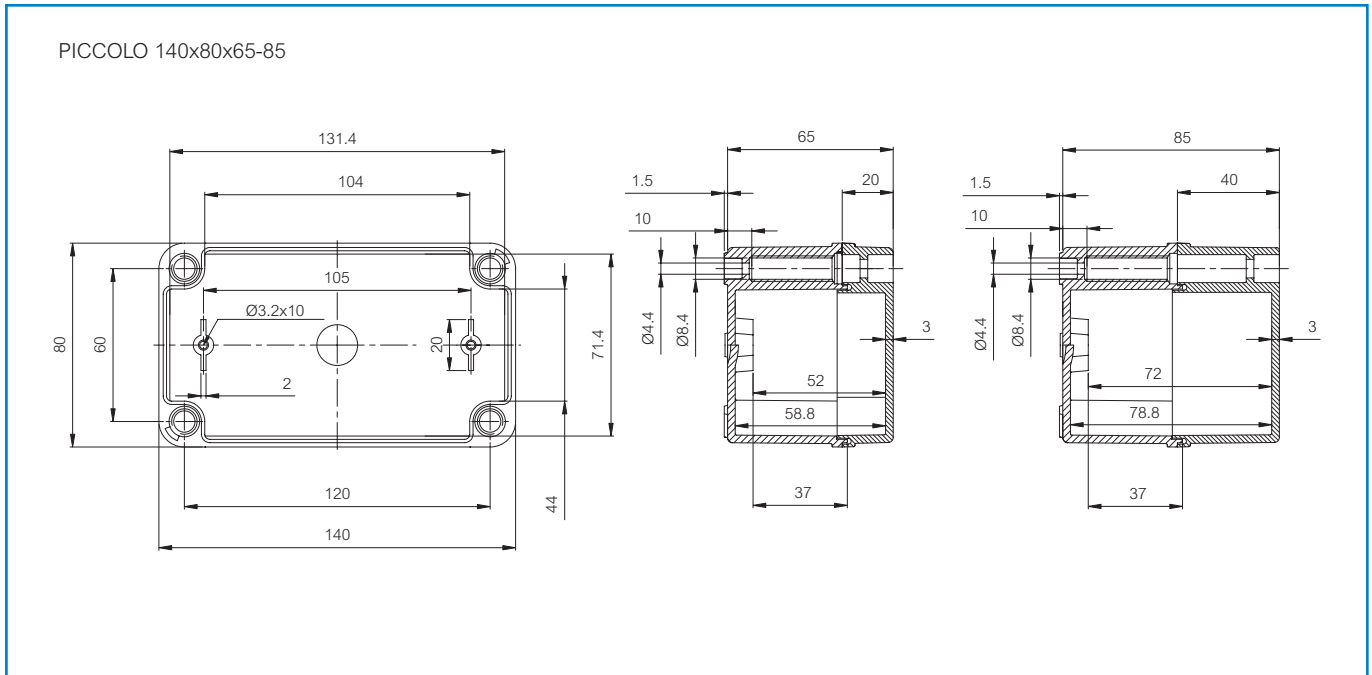

PICCOLO PC C 65 G

Order symbol: PC C 65 G
Product nbr: 8724305
Description: Enclosure, PC
Remarks: Grey cover

EAN: 6418074002037
El. number:
Finland: 3423405
Electric No. 8212001514
Denmark:
Electric No. Italy: 7201020
Electric No. Sweden: 2536807

Including: Base with screws for mounting plate, cover with PUR gasket and polyamide cover screws.

Dimensions:	Length	Width	Height	Accessories:	
mm:	140	80	65	CHM-3	DIN-35 Mounting rail
inch:	5.5	3.1	2.6	FP 22040	Wall fastening lug (2 pcs)

Materials:		Rating:	
Material:	Polycarbonate	Ingress Protection (EN 60529):	IP66/IP67
Base colour:	RAL 7035 -light grey	Impact Resistance (EN 62262):	IK08
Cover screws material:	Polyamide	Electrical insulation:	Totally insulated
Cover colour:	RAL 7035 -light grey	Halogen free (DIN/VDE 0472, Part 815):	1
Cover screws colour:	Grey	UV resistance:	UL 508
Gasket material:	Polyurethane	Flammability Rating:	UL 746C 5"
		Glow Wire Test (IEC 695-2-1) °C:	960
		NEMA Class:	NEMA 1, 4X, 6, 12, 13

Temperatures:		Certificates:	
Temperature °C (short term):	-40 ... 120 °C	Germanischer Lloyd (GL)	
Temperature °C (continuous):	-40 ... 80 °C	SGS Fimko	
Temperature °F (short term):	-40 ... 250 °F	Gost R	
Temperature °F (continuous):	-40 ... 175 °F		

Accessories:	
C-MP	Mounting plate