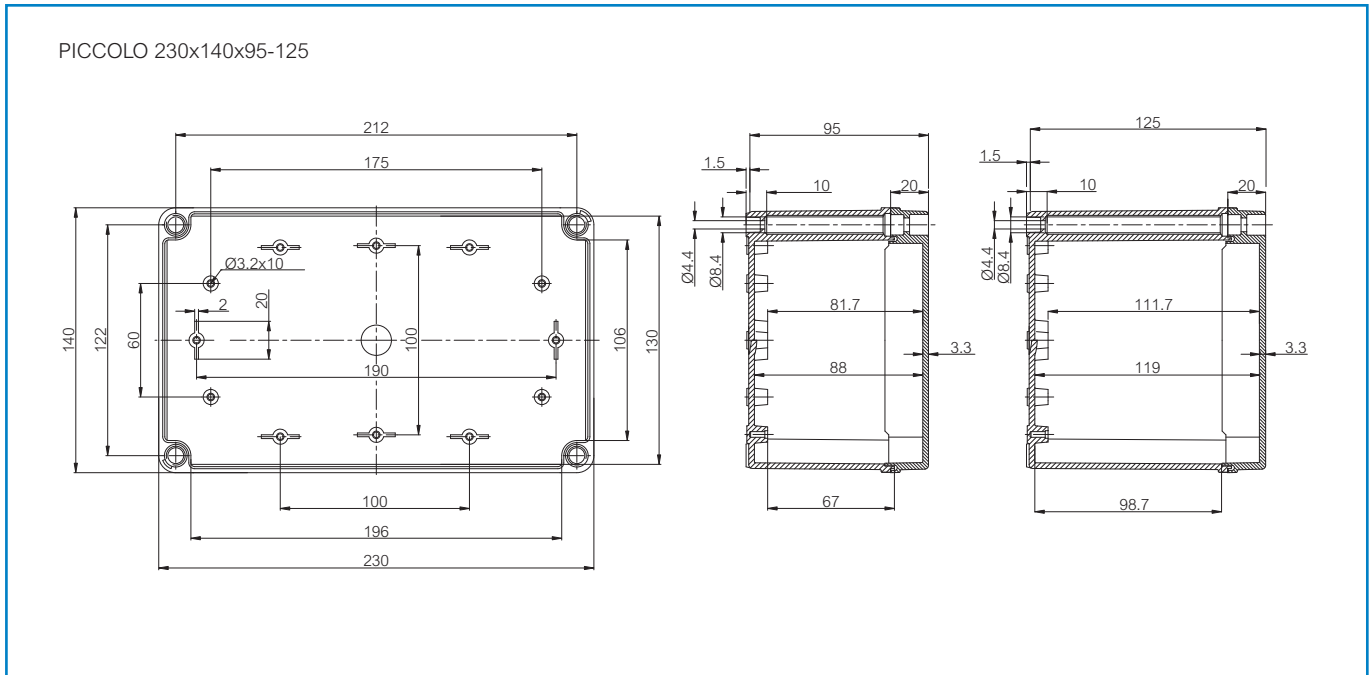

PICCOLO PC M 95 G

Order symbol: PC M 95 G
Product nbr: 8724318
Description: Enclosure, PC
Remarks: Grey cover

EAN: 6418074002310
El. number:
Finland: 3423419
Electric No. 8212001763
Denmark:
Electric No. Italy: 7201060
Electric No. Sweden: 2536829

Including: Base with screws for mounting plate, cover with PUR gasket and polyamide cover screws.

Dimensions:	Length	Width	Height	Accessories:
mm:	230	140	95	CHM-3 DIN-35 Mounting rail
inch:	9.1	5.5	3.7	FM-3 DIN-35 Mounting rail
				FP 22046 Wall fastening lug (4 pcs)

Materials:	Rating:
Material: Polycarbonate	Ingress Protection (EN 60529): IP66/IP67
Base colour: RAL 7035 -light grey	Impact Resistance (EN 62262): IK08
Cover screws material: Polyamide	Electrical insulation: Totally insulated
Cover colour: RAL 7035 -light grey	Halogen free (DIN/VDE 0472, Part 815): 1
Cover screws colour: Grey	UV resistance: UL 508
Gasket material: Polyurethane	Flammability Rating: UL 746C 5"
	Glow Wire Test (IEC 695-2-1) °C: 960
	NEMA Class: NEMA 1, 4X, 6, 12, 13

Temperatures:	Certificates:
Temperature °C (short term): -40 ... 120 °C	Germanischer Lloyd (GL)
Temperature °C (continuous): -40 ... 80 °C	SGS Fimko
Temperature °F (short term): -40 ... 250 °F	Gost R
Temperature °F (continuous): -40 ... 175 °F	

Accessories:
M-MP Mounting plate