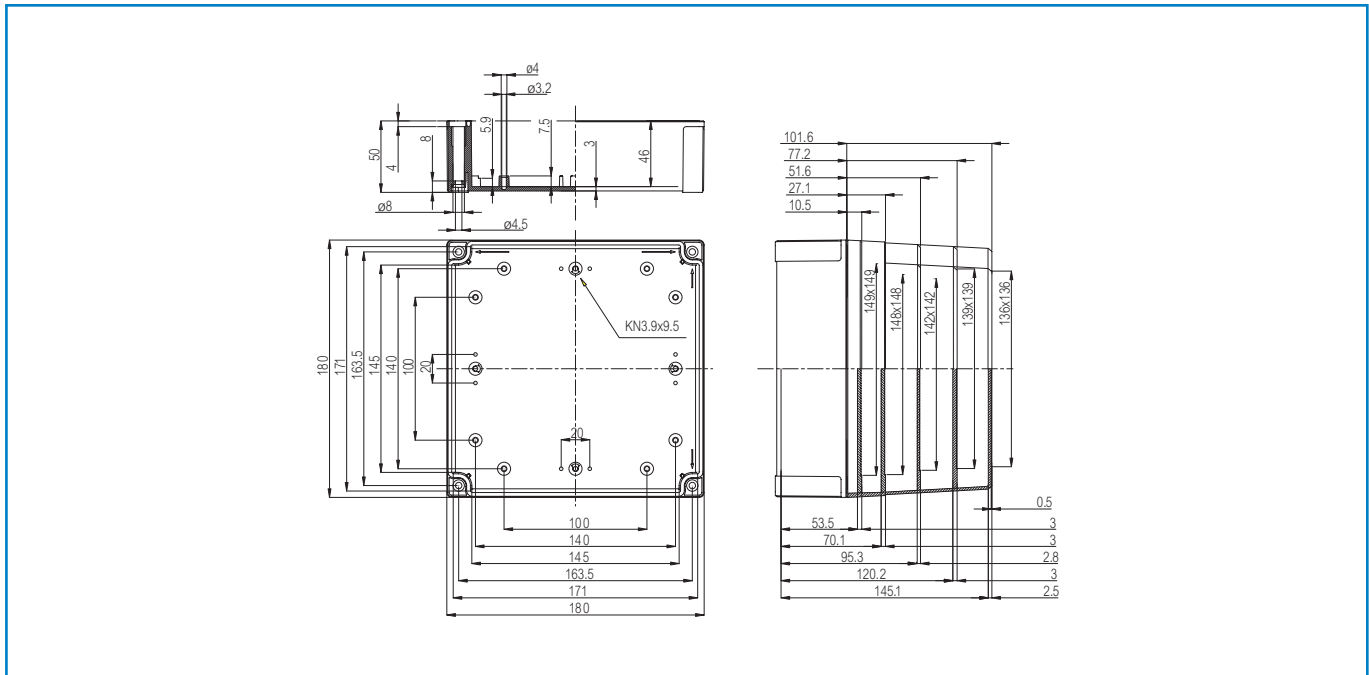

Accessories:

MIV 175 Mounting plate (Galvanized steel)