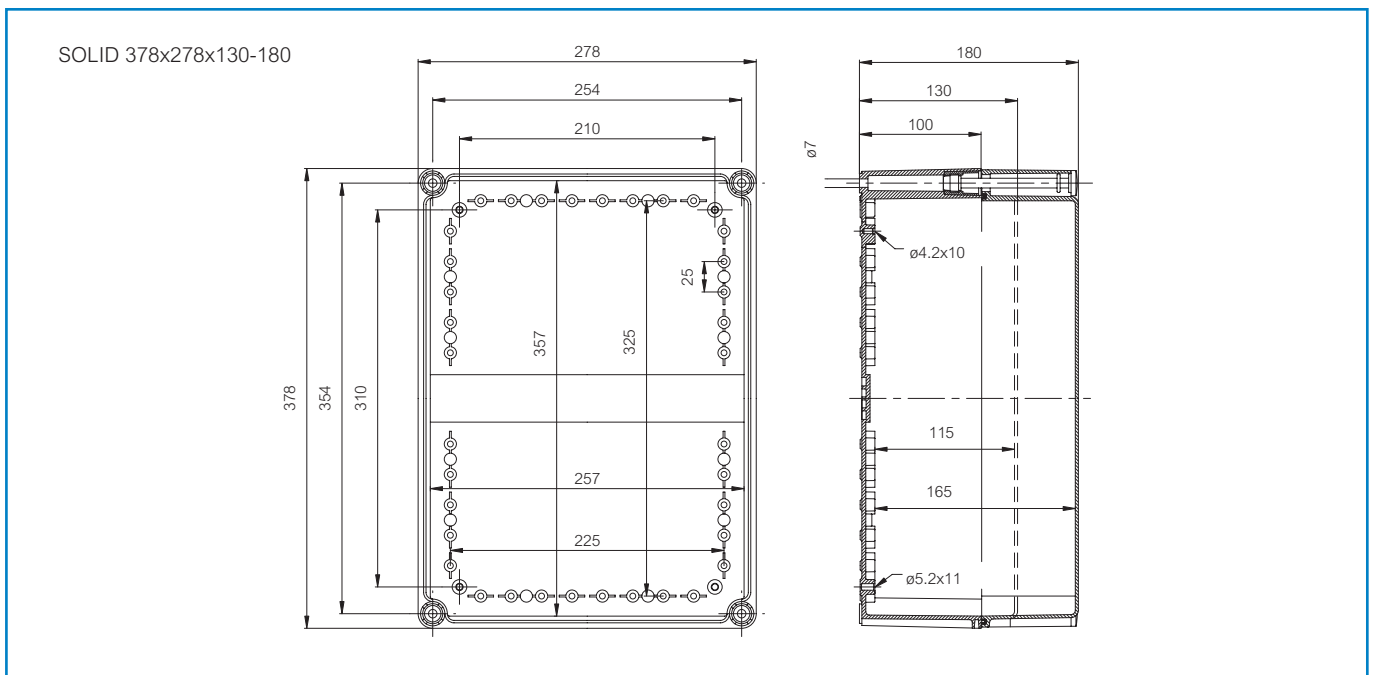

SOLID ABS 3828 18 G

Sample photo

Order symbol: ABS 3828 18 G
Product nbr: 5880373
Description: Enclosure, ABS
Remarks: Grey cover

EAN: 6418074039095
EI. number:
 Finland: 3423769
 Electric No. Italy: 7410155
 Electric No. Sweden: 2539723

Including: Base with screws for mounting plate, cover with PUR gasket and polyamide cover screws.

Dimensions:				Accessories:	
	Length	Width	Height		
mm:	378	278	180	EKPXT	Mounting plate isolated
inch:	14.9	10.9	7.1	EKV 22	DIN-35 Mounting rail
Materials:				EKV 32	DIN-35 Mounting rail
Material:	ABS			EKPZR	Extension frame
Base colour:	RAL 7035 -light grey			Rating:	
Cover screws material:	Polyamide			Ingress Protection (EN 60529): IP66/IP67	
Cover colour:	RAL 7035 -light grey			Impact Resistance (EN 62262): IK08	
Cover screws colour:	Grey			Electrical insulation: Totally insulated	
Gasket material:	Polyurethane			Halogen free (DIN/VDE 0472, Part 815): 1	
Temperatures:				Flammability Rating: UL 94 HB	
Temperature °C (short term):	-40 ... 80 °C			Glow Wire Test (IEC 695-2-1) °C: 650	
Temperature °C (continuous):	-40 ... 60 °C			NEMA Class: NEMA 1, 4, 4X, 6, 12, 13	
Temperature °F (short term):	-40 ... 175 °F			Certificates:	
Temperature °F (continuous):	-40 ... 140 °F			SGS Fimko	
Accessories:					
EKPVT	Mounting plate				