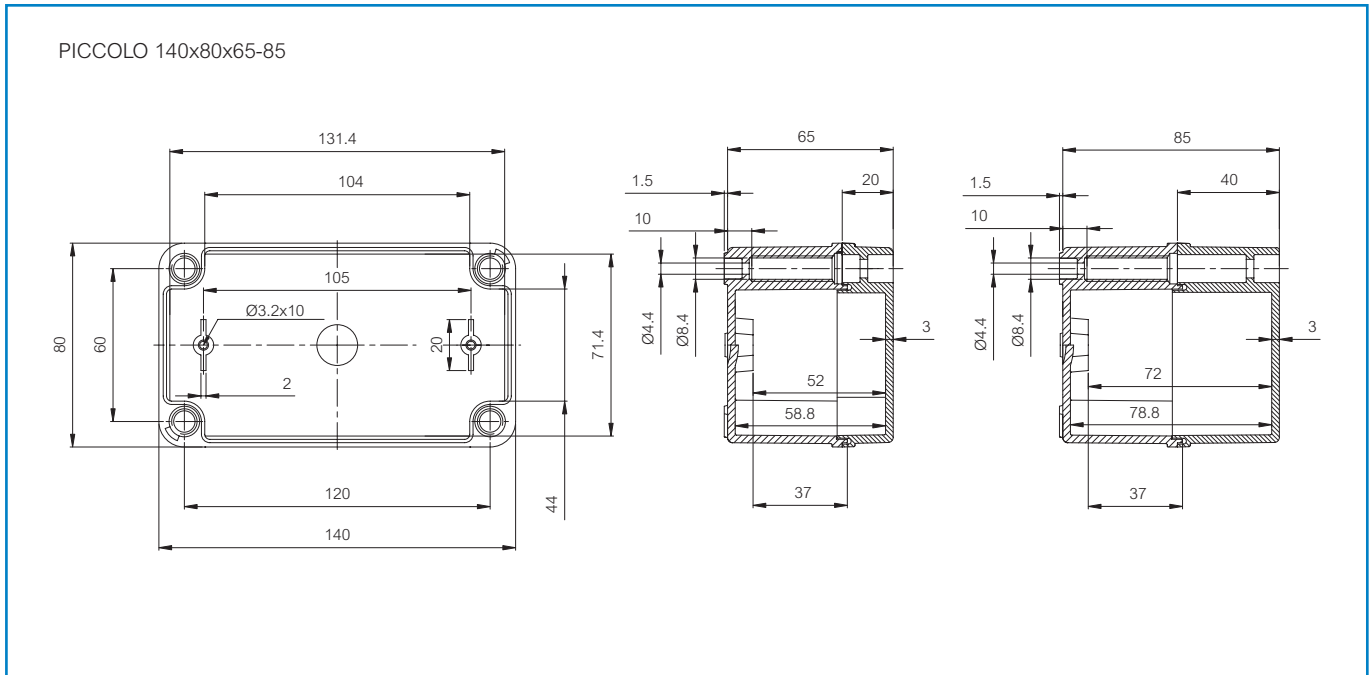

PICCOLO ABS C 85 G

Order symbol: ABS C 85 G
Product nbr: 8784306
Description: Enclosure, ABS
Remarks: Grey cover

EAN: 6418074002099
El. number:
Finland: 3423457
Electric No. 8212001860
Denmark:
Electric No. Italy: 7211025
Electric No. Sweden: 2536711

Including: Base with screws for mounting plate, cover with PUR gasket and polyamide cover screws.

Dimensions:	Length	Width	Height	Accessories:	
mm:	140	80	85	CHM-3	DIN-35 Mounting rail
inch:	5.5	3.1	3.3	FP 22040	Wall fastening lug (2 pcs)

Materials:	Rating:
Material: ABS	Ingress Protection (EN 60529): IP66/IP67
Base colour: RAL 7035 -light grey	Impact Resistance (EN 62262): IK07
Cover screws material: Polyamide	Electrical insulation: Totally insulated
Cover colour: RAL 7035 -light grey	Halogen free (DIN/VDE 0472, Part 815): 1
Cover screws colour: Grey	Flammability Rating: UL 94 HB
Gasket material: Polyurethane	Glow Wire Test (IEC 695-2-1) °C: 650
	NEMA Class: NEMA 1, 4X, 6, 12, 13

Temperatures:	
Temperature °C (short term):	-40 ... 80 °C
Temperature °C (continuous):	-40 ... 60 °C
Temperature °F (short term):	-40 ... 175 °F
Temperature °F (continuous):	-40 ... 140 °F

Accessories:	
C-MP	Mounting plate