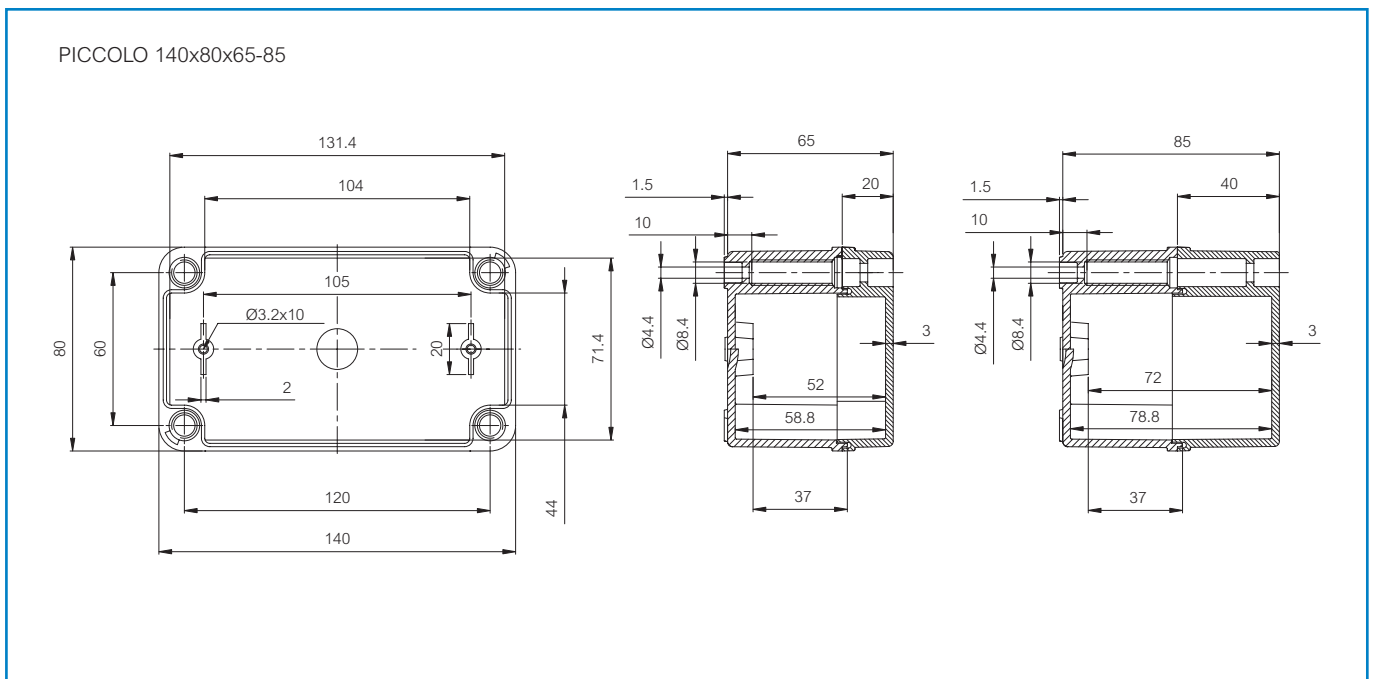

PICCOLO PC C 65 T

Order symbol: PC C 65 T
Product nbr: 8724005
Description: Enclosure, PC
Remarks: Transparent cover

EAN: 6418074002020
El. number:
Finland: 3423505
Electric No. 8212001527
Denmark:
Electric No. Italy: 7202020
Electric No. Sweden: 2536838

Including: Base with screws for mounting plate, cover with PUR gasket and polyamide cover screws.

Dimensions:	Length	Width	Height	Accessories:	
mm:	140	80	65	CHM-3	DIN-35 Mounting rail
inch:	5.5	3.1	2.6	FP 22040	Wall fastening lug (2 pcs)

Materials:		Rating:	
Material:	Polycarbonate	Ingress Protection (EN 60529): IP66/IP67	
Base colour:	RAL 7035 -light grey	Impact Resistance (EN 62262): IK08	
Cover screws material:	Polyamide	Electrical insulation: Totally insulated	
Cover colour:	Clear transparent	Halogen free (DIN/VDE 0472, Part 815): 1	
Cover screws colour:	Grey	UV resistance: UL 508	
Gasket material:	Polyurethane	Flammability Rating: UL 746C 5"	
		Glow Wire Test (IEC 695-2-1) °C: 960	
		NEMA Class: NEMA 1, 4X, 6, 12, 13	

Temperatures:		Certificates:	
Temperature °C (short term):	-40 ... 120 °C	Germanischer Lloyd (GL)	
Temperature °C (continuous):	-40 ... 80 °C	SGS Fimko	
Temperature °F (short term):	-40 ... 250 °F	Gost R	
Temperature °F (continuous):	-40 ... 175 °F		

Accessories:	
C-MP	Mounting plate