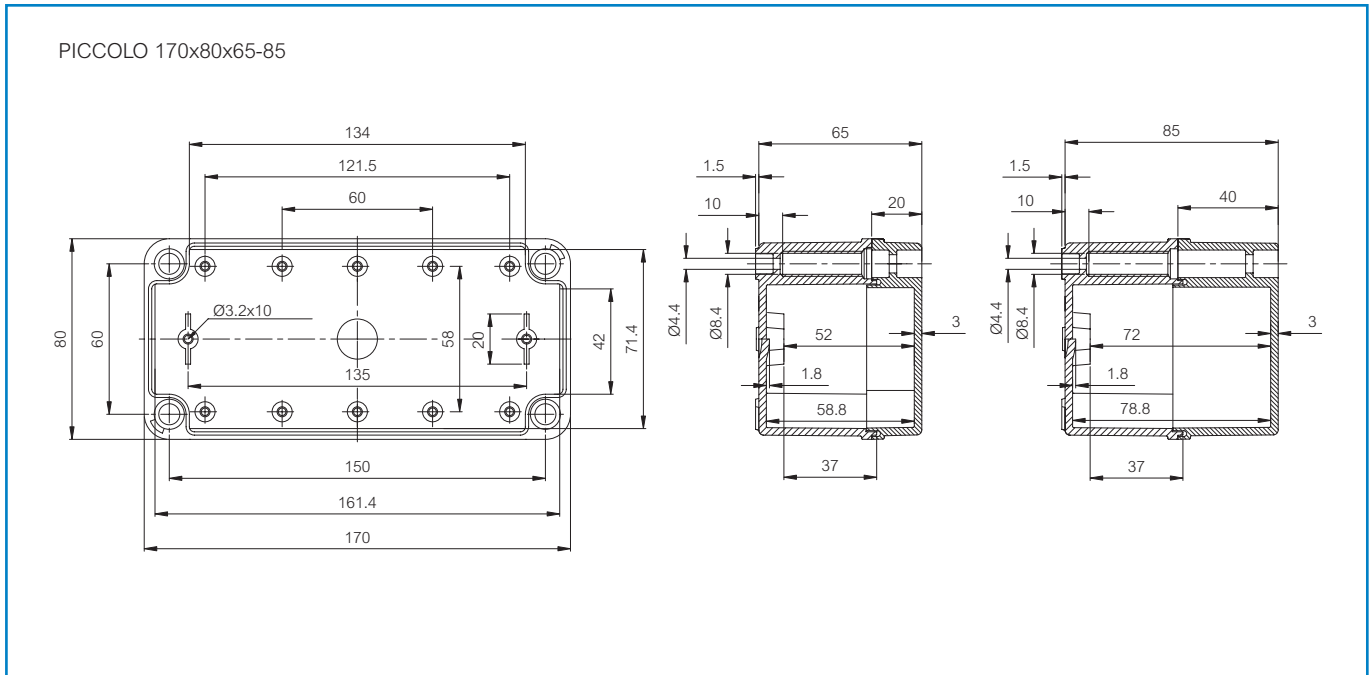

PICCOLO PC D 85 T

Order symbol: PC D 85 T
Product nbr: 8724008
Description: Enclosure, PC
Remarks: Transparent cover

EAN: 6418074002129
EI. number:
Finland: 3423511
Electric No. 8212001585
Denmark:
Electric No. Italy: 7202035
Electric No. Sweden: 2536847

Including: Base with screws for mounting plate, cover with PUR gasket and polyamide cover screws.

Dimensions:	Length	Width	Height	Accessories:
mm:	170	80	85	DH-3 FP 22040
inch:	6.7	3.1	3.3	DIN-35 Mounting rail Wall fastening lug (2 pcs)

Materials:	Rating:
Material: Polycarbonate	Ingress Protection (EN 60529): IP66/IP67
Base colour: RAL 7035 -light grey	Impact Resistance (EN 62262): IK08
Cover screws material: Polyamide	Electrical insulation: Totally insulated
Cover colour: Clear transparent	Halogen free (DIN/VDE 0472, Part 815): 1
Cover screws colour: Grey	UV resistance: UL 508
Gasket material: Polyurethane	Flammability Rating: UL 746C 5"
	Glow Wire Test (IEC 695-2-1) °C: 960
	NEMA Class: NEMA 1, 4X, 6, 12, 13

Temperatures:	Certificates:
Temperature °C (short term): -40 ... 120 °C	Germanischer Lloyd (GL)
Temperature °C (continuous): -40 ... 80 °C	SGS Fimko
Temperature °F (short term): -40 ... 250 °F	Gost R
Temperature °F (continuous): -40 ... 175 °F	

Accessories:
D-MP Mounting plate