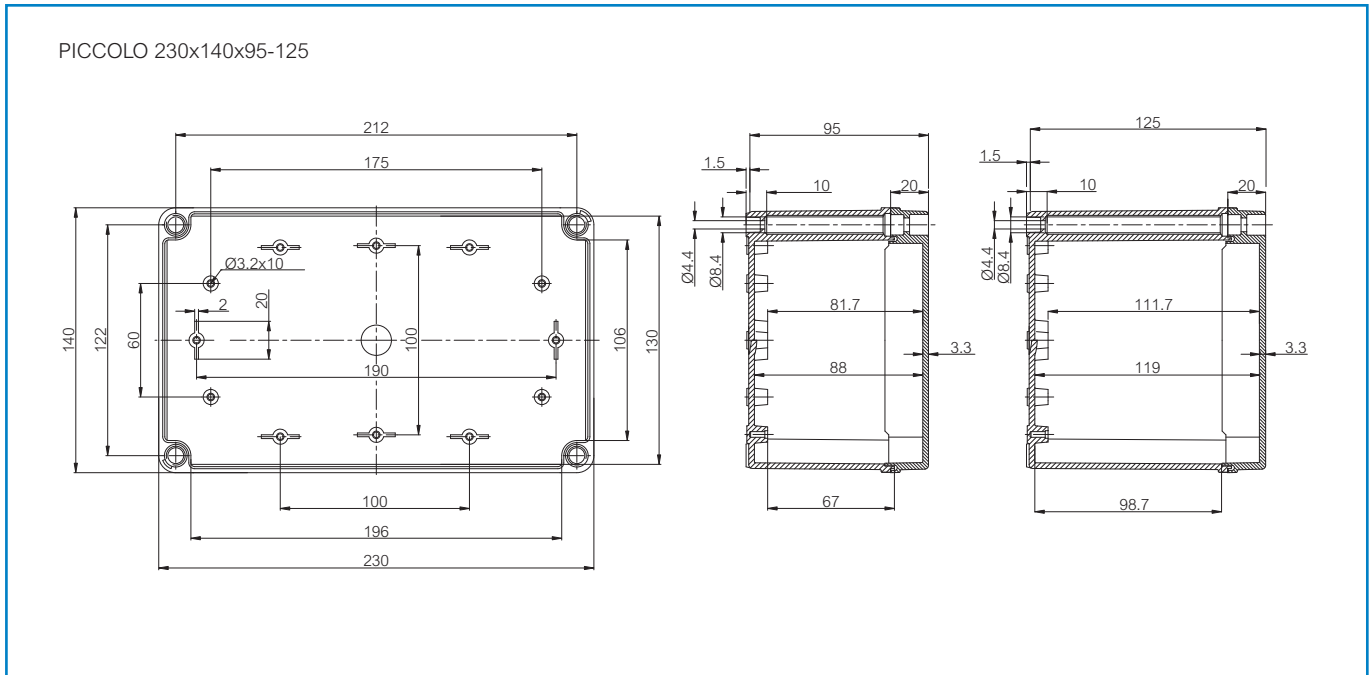

PICCOLO PC M 95 T

Order symbol: PC M 95 T
Product nbr: 8724018
Description: Enclosure, PC
Remarks: Transparent cover

EAN: 6418074002303
El. number:
Finland: 3423519
Electric No. 8212001776
Denmark:
Electric No. Italy: 7202060
Electric No. Sweden: 2536859

Including: Base with screws for mounting plate, cover with PUR gasket and polyamide cover screws.

Dimensions:	Length	Width	Height	Accessories:
mm:	230	140	95	CHM-3 DIN-35 Mounting rail
inch:	9.1	5.5	3.7	FM-3 DIN-35 Mounting rail FP 22046 Wall fastening lug (4 pcs)

Materials:	Rating:
Material: Polycarbonate	Ingress Protection (EN 60529): IP66/IP67
Base colour: RAL 7035 -light grey	Impact Resistance (EN 62262): IK08
Cover screws material: Polyamide	Electrical insulation: Totally insulated
Cover colour: Clear transparent	Halogen free (DIN/VDE 0472, Part 815): 1
Cover screws colour: Grey	UV resistance: UL 508
Gasket material: Polyurethane	Flammability Rating: UL 746C 5"
	Glow Wire Test (IEC 695-2-1) °C: 960
	NEMA Class: NEMA 1, 4X, 6, 12, 13

Temperatures:	Certificates:
Temperature °C (short term): -40 ... 120 °C	Germanischer Lloyd (GL)
Temperature °C (continuous): -40 ... 80 °C	SGS Fimko
Temperature °F (short term): -40 ... 250 °F	Gost R
Temperature °F (continuous): -40 ... 175 °F	

Accessories:
M-MP Mounting plate