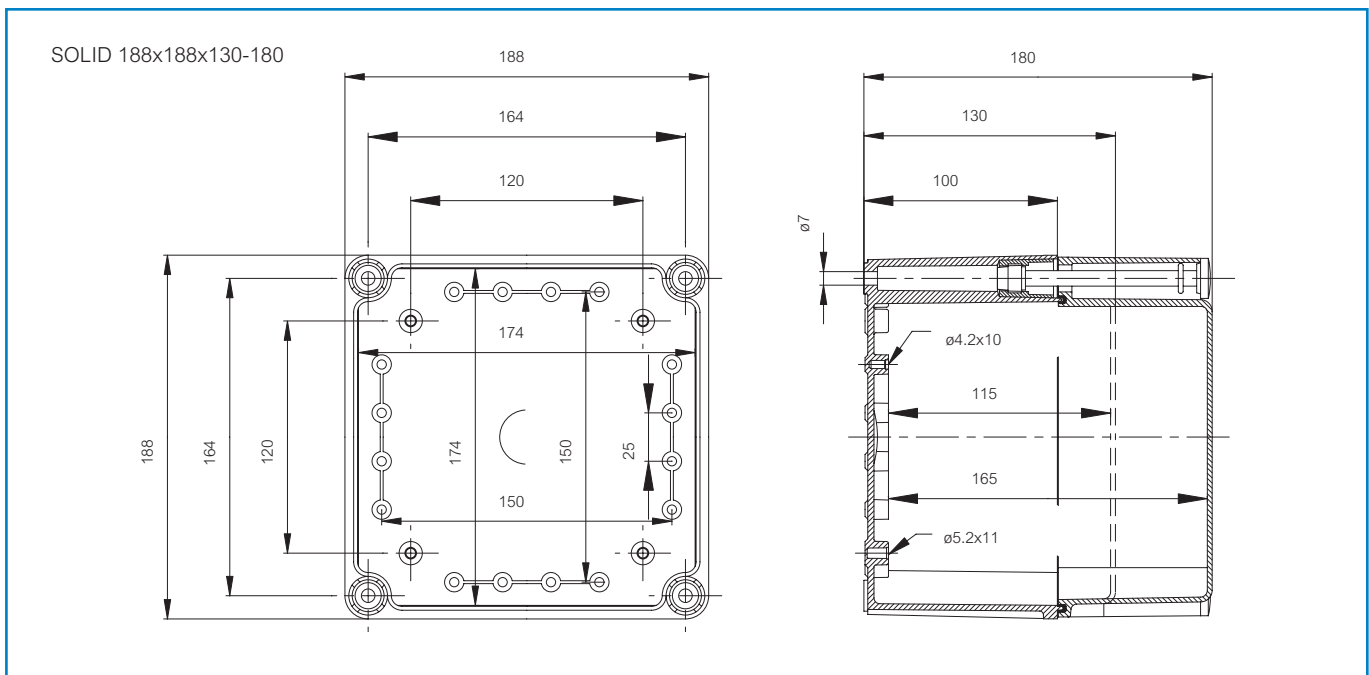

**FEX FEX 1919 18 T**

Sample photo

**Order symbol:** FEX 1919 18 T  
**Product nbr:** 4120810  
**Description:** Enclosure, PC  
**Remarks:** Ex e II, EN 60079; IK 4J

**EAN:** 6418074007889  
**EI. number:**  
 Finland: 3424639  
 Electric No. Denmark: 8212026337  
 Electric No. Italy: 7801015  
 Electric No. Sweden: 4120810

Including: Base with screws for mounting plate/DIN-rail, cover with silicone gasket and polyamide cover screws.

Dimensions:				Accessories:	
	Length	Width	Height		
mm:	188	188	180	EKJVT	Mounting plate
inch:	7.4	7.4	7.1	EKMVT	Mounting plate
<b>Materials:</b>				EKOVT	Mounting plate
<b>Material:</b>	Polycarbonate			EKPVT	Mounting plate
<b>Base colour:</b>	RAL 7035 -light grey			EKTVT	Mounting plate
<b>Cover screws material:</b>	Polyamide			EKUVT	Mounting plate
<b>Cover colour:</b>	Clear transparent			EKV 12	DIN-35 Mounting rail
<b>Cover screws colour:</b>	Grey			EKV 22	DIN-35 Mounting rail
<b>Gasket material:</b>	Silicone			EKV 32	DIN-35 Mounting rail
<b>Temperatures:</b>				<b>Rating:</b>	
<b>Temperature °C (short term):</b>	-40 ... 120 °C			Ingress Protection (EN 60529): IP54	
<b>Temperature °C (continuous):</b>	-10 ... 80 °C			Electrical insulation: Totally insulated	
<b>Temperature °F (short term):</b>	-40 ... 250 °F			Halogen free (DIN/VDE 0472, Part 815): 1	
<b>Temperature °F (continuous):</b>	-40 ... 175 °F			Impact Resistance (EN 50014): 4J	
<b>Accessories:</b>				<b>Certificates:</b>	
EKHVT	Mounting plate			ATEX	
				Attestation of Conformity	