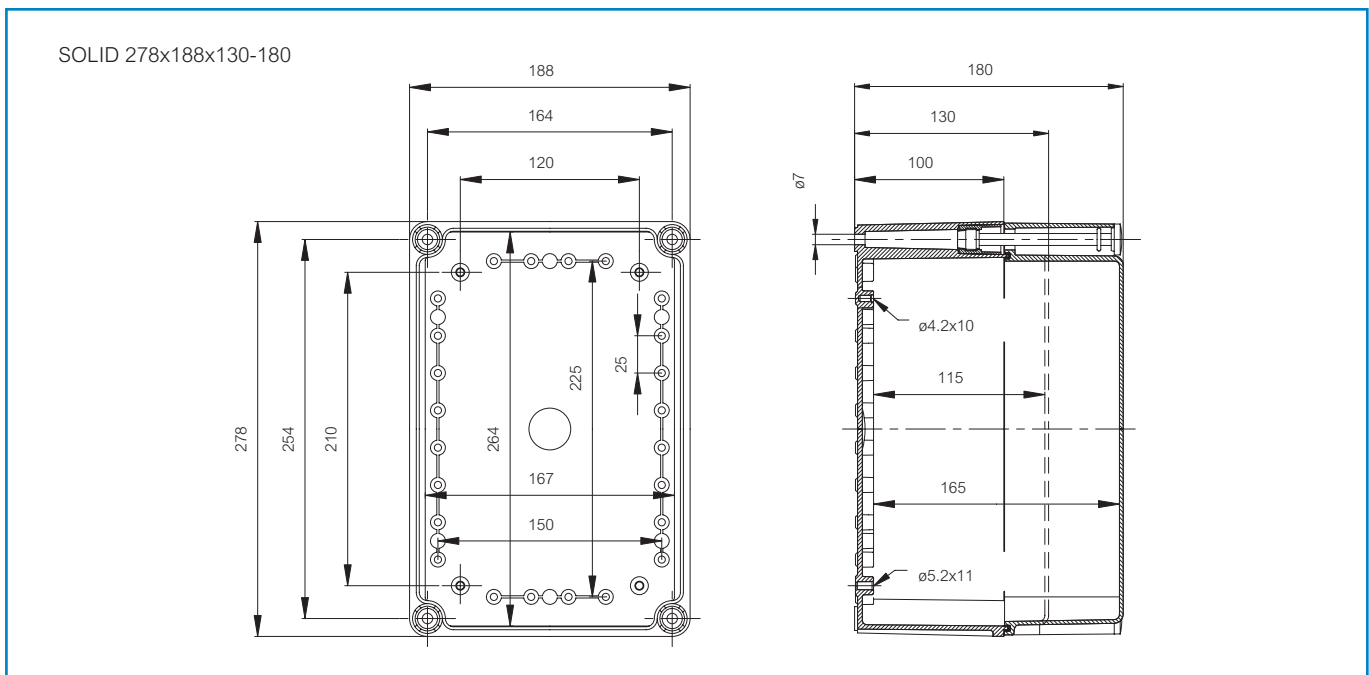

**FEX FEX 2819 13 T**

Sample photo

**Order symbol:** FEX 2819 13 T  
**Product nbr:** 4120801  
**Description:** Enclosure, PC  
**Remarks:** Ex e II, EN 60079; IK 4J

**EAN:** 6418074007902  
**EI. number:**  
 Finland: 3424642  
 Electric No. Denmark: 8212026353  
 Electric No. Italy: 7801020  
 Electric No. Sweden: 4120801

Including: Base with screws for mounting plate/DIN-rail, cover with silicone gasket and polyamide cover screws.

Dimensions:			Accessories:		
Length	Width	Height			
mm:	278	188	130	EKJVT	Mounting plate
inch:	10.9	7.4	5.1	EKMVT	Mounting plate
Materials:			EKOVT	Mounting plate	
<b>Material:</b>	Polycarbonate		EKPVT	Mounting plate	
<b>Base colour:</b>	RAL 7035 -light grey		EKTVT	Mounting plate	
<b>Cover screws material:</b>	Polyamide		EKUVT	Mounting plate	
<b>Cover colour:</b>	Clear transparent		EKV 12	DIN-35 Mounting rail	
<b>Cover screws colour:</b>	Grey		EKV 22	DIN-35 Mounting rail	
<b>Gasket material:</b>	Silicone		EKV 32	DIN-35 Mounting rail	
Temperatures:			Rating:		
<b>Temperature °C (short term):</b>	-40 ... 120 °C		Ingress Protection (EN 60529): IP54		
<b>Temperature °C (continuous):</b>	-10 ... 80 °C		Electrical insulation: Totally insulated		
<b>Temperature °F (short term):</b>	-40 ... 250 °F		Halogen free (DIN/VDE 0472, Part 815): 1		
<b>Temperature °F (continuous):</b>	14 ... 175 °F		Impact Resistance (EN 50014): 4J		
Accessories:			Certificates:		
EKHVT	Mounting plate		ATEX		
			Attestation of Conformity		