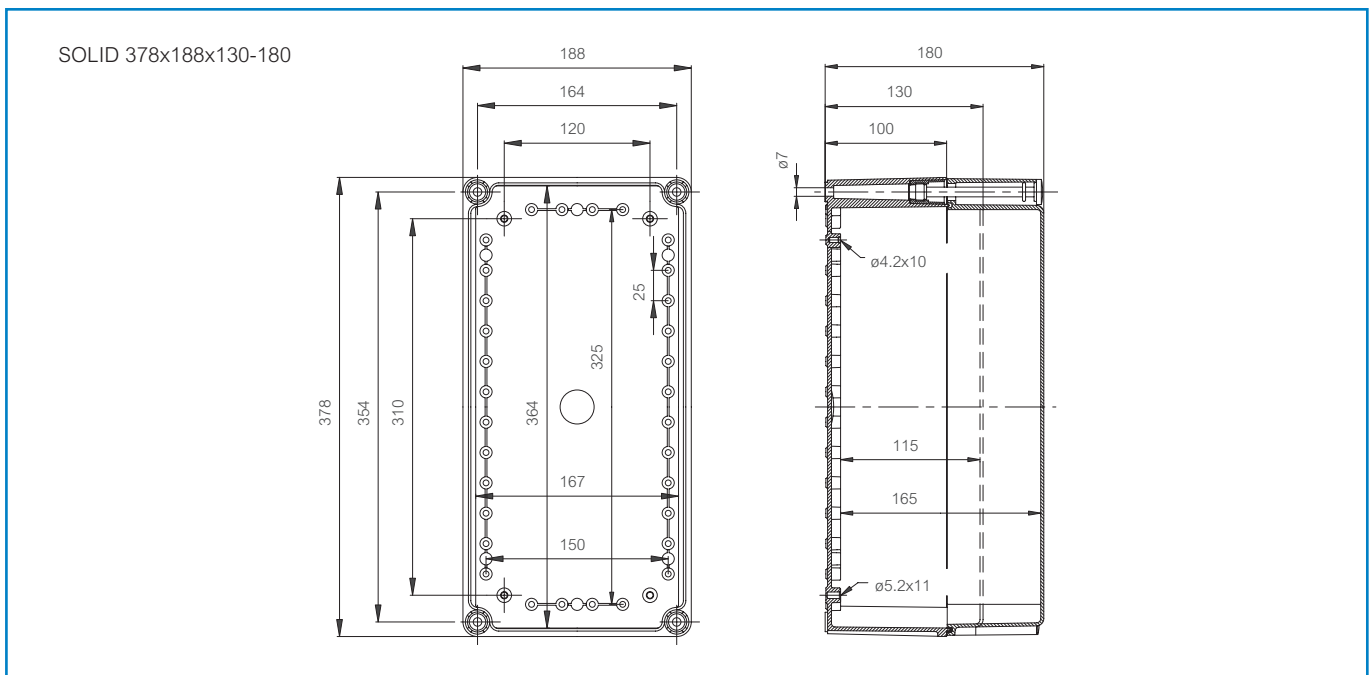

FEX FEX 3819 13 T

Sample photo

Order symbol: FEX 3819 13 T
Product nbr: 4120802
Description: Enclosure, PC
Remarks: Ex e II, EN 60079; IK 4J

EAN: 6418074007940
El. number:
 Finland: 3424650
 Electric No. Denmark: 8212026434
 Electric No. Italy: 7801030
 Electric No. Sweden: 4120802

Including: Base with screws for mounting plate/DIN-rail, cover with silicone gasket and polyamide cover screws.

Dimensions:				Accessories:	
	Length	Width	Height		
mm:	378	188	130	EKJVT	Mounting plate
inch:	14.9	7.4	5.1	EKMVT	Mounting plate
Materials:				EKOVT	Mounting plate
Material:	Polycarbonate			EKPVT	Mounting plate
Base colour:	RAL 7035 -light grey			EKTVT	Mounting plate
Cover screws material:	Polyamide			EKUVT	Mounting plate
Cover colour:	Clear transparent			EKV 12	DIN-35 Mounting rail
Cover screws colour:	Grey			EKV 22	DIN-35 Mounting rail
Gasket material:	Silicone			EKV 32	DIN-35 Mounting rail
Temperatures:				Rating:	
Temperature °C (short term):	-40 ... 120 °C			Ingress Protection (EN 60529): IP54	
Temperature °C (continuous):	-10 ... 80 °C			Electrical insulation: Totally insulated	
Temperature °F (short term):	-40 ... 250 °F			Halogen free (DIN/VDE 0472, Part 815): 1	
Temperature °F (continuous):	14 ... 175 °F			Impact Resistance (EN 50014): 4J	
Accessories:				Certificates:	
EKHVT	Mounting plate			ATEX	
				Attestation of Conformity	