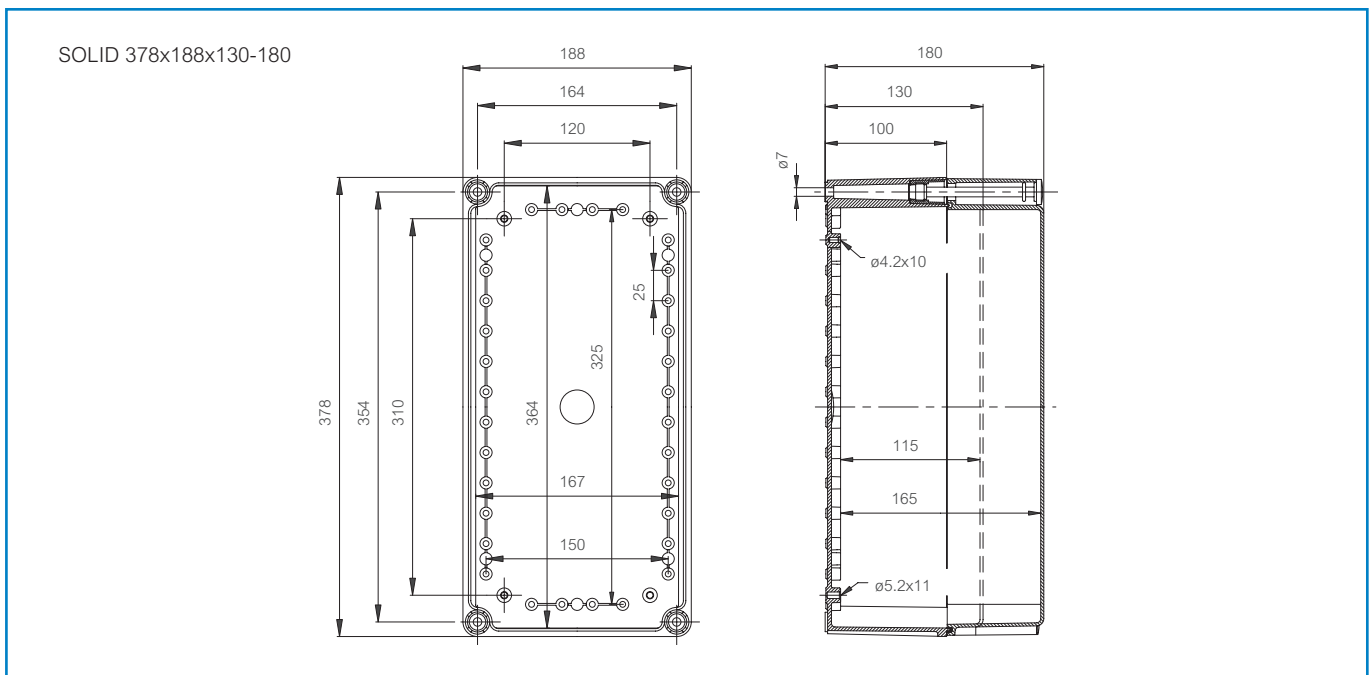

FEX FEX 3819 18 T

Sample photo

Order symbol: FEX 3819 18 T
Product nbr: 4120812
Description: Enclosure, PC
Remarks: Ex e II, EN 60079; IK 4J

EAN: 6418074007964
EI. number:
 Finland: 3424653
 Electric No. Denmark: 8212026450
 Electric No. Italy: 7801035
 Electric No. Sweden: 4120812

Including: Base with screws for mounting plate/DIN-rail, cover with silicone gasket and polyamide cover screws.

Dimensions:				Accessories:	
	Length	Width	Height		
mm:	378	188	180	EKJVT	Mounting plate
inch:	14.9	7.4	7.1	EKMVT	Mounting plate
Materials:				EKOVT	Mounting plate
Material:	Polycarbonate			EKPVT	Mounting plate
Base colour:	RAL 7035 -light grey			EKTVT	Mounting plate
Cover screws material:	Polyamide			EKUVT	Mounting plate
Cover colour:	Clear transparent			EKV 12	DIN-35 Mounting rail
Cover screws colour:	Grey			EKV 22	DIN-35 Mounting rail
Gasket material:	Silicone			EKV 32	DIN-35 Mounting rail
Temperatures:				Rating:	
Temperature °C (short term):	-40 ... 120 °C			Ingress Protection (EN 60529): IP54	
Temperature °C (continuous):	-10 ... 80 °C			Electrical insulation: Totally insulated	
Temperature °F (short term):	-40 ... 250 °F			Halogen free (DIN/VDE 0472, Part 815): 1	
Temperature °F (continuous):	14 ... 175 °F			Impact Resistance (EN 50014): 4J	
Accessories:				Certificates:	
EKHVT	Mounting plate			ATEX	
				Attestation of Conformity	