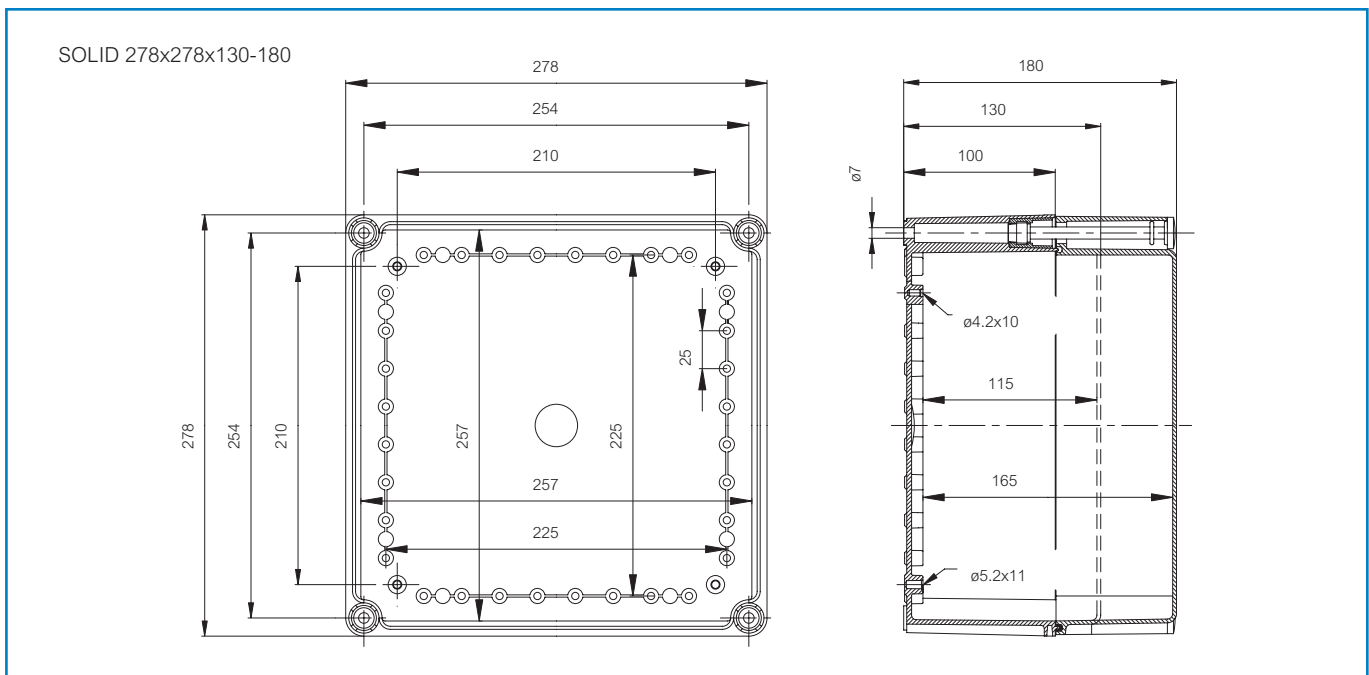

**FEX FEX 2828 13 T**

Sample photo

**Order symbol:** FEX 2828 13 T  
**Product nbr:** 4120803  
**Description:** Enclosure, PC  
**Remarks:** Ex e II, EN 60079; IK 4J

**EAN:** 6418074007988  
**EI. number:**  
 Finland: 3424656  
 Electric No. Denmark: 8212026395  
 Electric No. Italy: 7801040  
 Electric No. Sweden: 4120803

Including: Base with screws for mounting plate/DIN-rail, cover with silicone gasket and polyamide cover screws.

Dimensions:			Accessories:	
Length	Width	Height		
mm:	278	278	130	EKJVT Mounting plate
inch:	10.9	10.9	5.1	EKMVT Mounting plate
Materials:			EKOVT Mounting plate	
<b>Material:</b>	Polycarbonate		EKPVT Mounting plate	
<b>Base colour:</b>	RAL 7035 -light grey		EKTVT Mounting plate	
<b>Cover screws material:</b>	Polyamide		EKUVT Mounting plate	
<b>Cover colour:</b>	Clear transparent		EKV 12 DIN-35 Mounting rail	
<b>Cover screws colour:</b>	Grey		EKV 22 DIN-35 Mounting rail	
			EKV 32 DIN-35 Mounting rail	
Temperatures:			Rating:	
<b>Temperature °C (short term):</b>	-40 ... 120 °C		Ingress Protection (EN 60529): IP54	
<b>Temperature °C (continuous):</b>	-10 ... 80 °C		Electrical insulation: Totally insulated	
<b>Temperature °F (short term):</b>	-40 ... 250 °F		Halogen free (DIN/VDE 0472, Part 815): 1	
<b>Temperature °F (continuous):</b>	14 ... 175 °F		Impact Resistance (EN 50014): 4J	
Accessories:			Certificates:	
EKHVT	Mounting plate		ATEX	
			Attestation of Conformity	