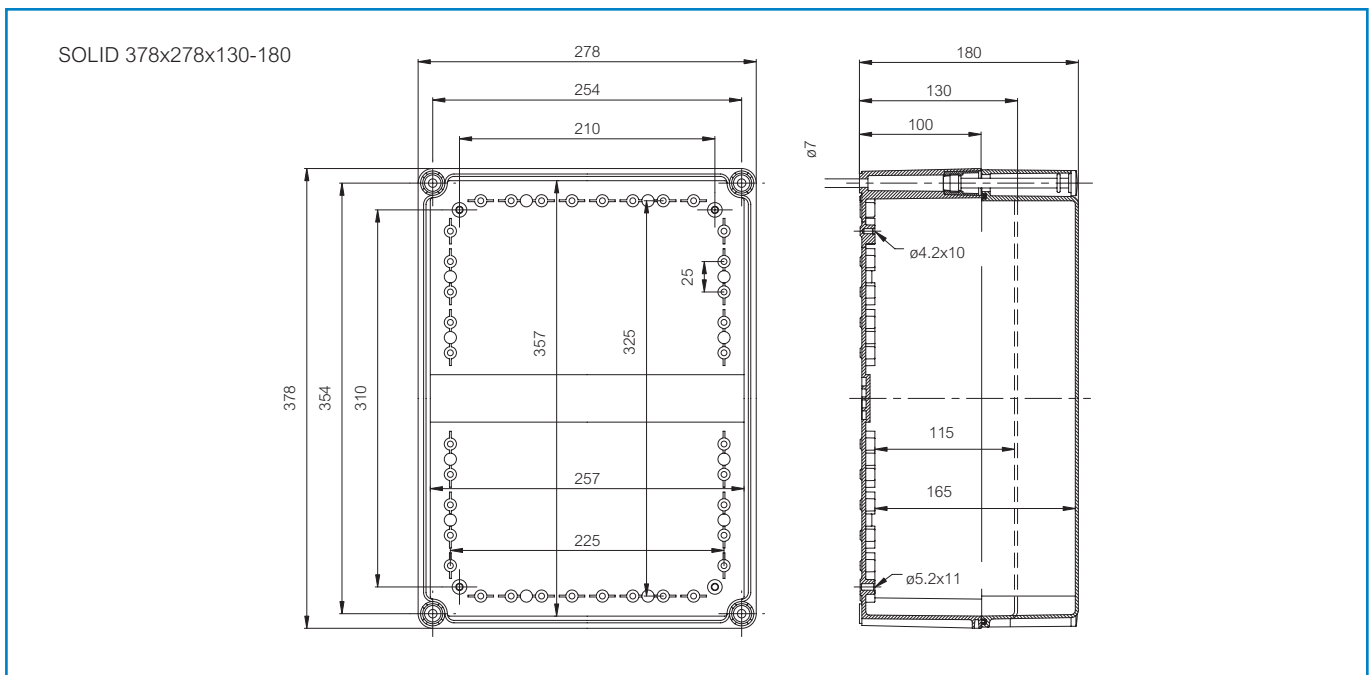

FEX FEX 3828 13 T

Sample photo

Order symbol: FEX 3828 13 T
Product nbr: 4120804
Description: Enclosure, PC
Remarks: Ex e II, EN 60079; IK 4J

EAN: 6418074008022
EI. number:
 Finland: 3424662
 Electric No. Denmark: 8212026476
 Electric No. Italy: 7801050
 Electric No. Sweden: 4120804

Including: Base with screws for mounting plate/DIN-rail, cover with silicone gasket and polyamide cover screws.

Dimensions:				Accessories:	
	Length	Width	Height		
mm:	378	278	130	EKJVT	Mounting plate
inch:	14.9	10.9	5.1	EKMVT	Mounting plate
Materials:				EKOVT	Mounting plate
Material:	Polycarbonate			EKPVT	Mounting plate
Base colour:	RAL 7035 -light grey			EKTVT	Mounting plate
Cover screws material:	Polyamide			EKUVT	Mounting plate
Cover colour:	Clear transparent			EKV 12	DIN-35 Mounting rail
Cover screws colour:	Grey			EKV 22	DIN-35 Mounting rail
Gasket material:	Silicone			EKV 32	DIN-35 Mounting rail
Temperatures:				Rating:	
Temperature °C (short term):	-40 ... 120 °C			Ingress Protection (EN 60529): IP54	
Temperature °C (continuous):	-10 ... 80 °C			Electrical insulation: Totally insulated	
Temperature °F (short term):	-40 ... 250 °F			Halogen free (DIN/VDE 0472, Part 815): 1	
Temperature °F (continuous):	14 ... 175 °F			Impact Resistance (EN 50014): 4J	
Accessories:				Certificates:	
EKHVT	Mounting plate			ATEX	
				Attestation of Conformity	