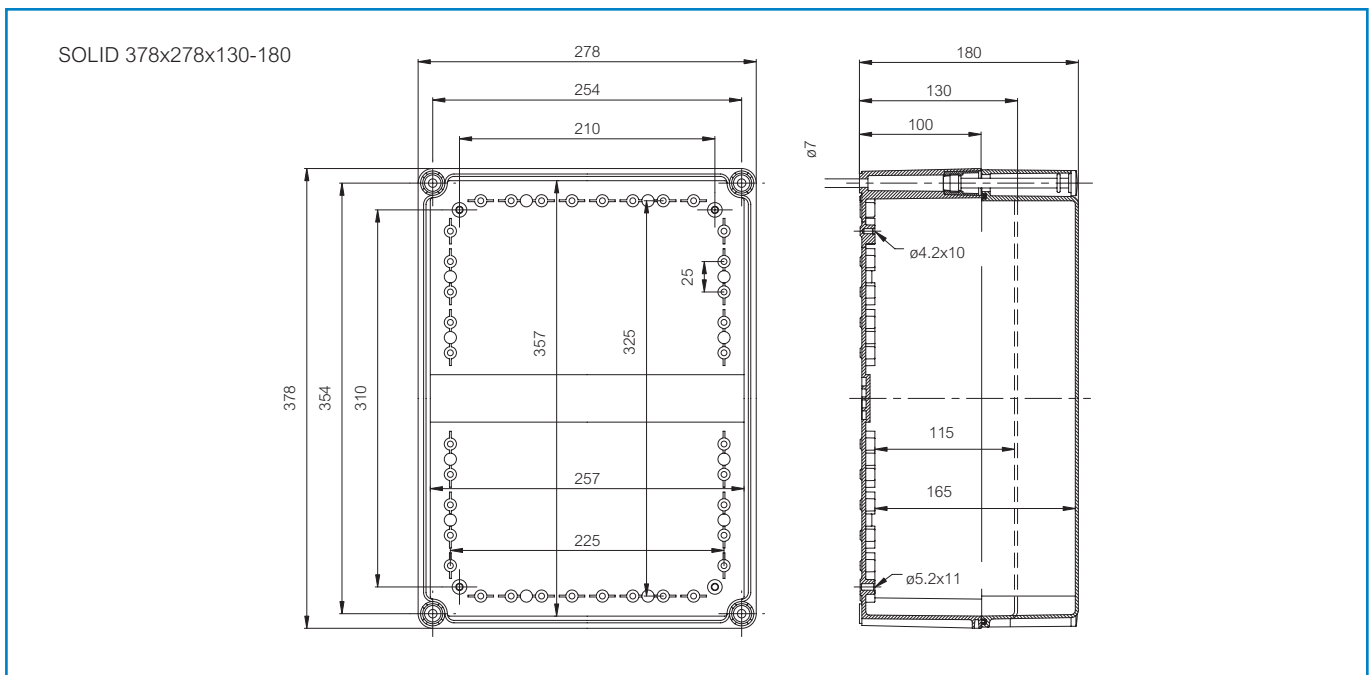

FEX FEX 3828 18 T

Sample photo

Order symbol: FEX 3828 18 T
Product nbr: 4120814
Description: Enclosure, PC
Remarks: Ex e II, EN 60079; IK 4J

EAN: 6418074008046
EI. number:
 Finland: 3424665
 Electric No. 8212026492
 Denmark:
 Electric No. Italy: 7801055
 Electric No. Sweden: 4120814

Including: Base with screws for mounting plate/DIN-rail, cover with silicone gasket and polyamide cover screws.

Dimensions:				Accessories:	
	Length	Width	Height		
mm:	378	278	180	EKJVT	Mounting plate
inch:	14.9	10.9	7.1	EKMVT	Mounting plate
Materials:				EKOVT	Mounting plate
Material:	Polycarbonate			EKPVT	Mounting plate
Base colour:	RAL 7035 -light grey			EKTVT	Mounting plate
Cover screws material:	Polyamide			EKUVT	Mounting plate
Cover colour:	Clear transparent			EKV 12	DIN-35 Mounting rail
Cover screws colour:	Grey			EKV 22	DIN-35 Mounting rail
Gasket material:	Silicone			EKV 32	DIN-35 Mounting rail
Temperatures:				Rating:	
Temperature °C (short term):	-40 ... 120 °C			Ingress Protection (EN 60529): IP54	
Temperature °C (continuous):	-10 ... 80 °C			Electrical insulation: Totally insulated	
Temperature °F (short term):	-40 ... 250 °F			Halogen free (DIN/VDE 0472, Part 815): 1	
Temperature °F (continuous):	14 ... 175 °F			Impact Resistance (EN 50014): 4J	
Accessories:				Certificates:	
EKHVT	Mounting plate			ATEX	
				Attestation of Conformity	