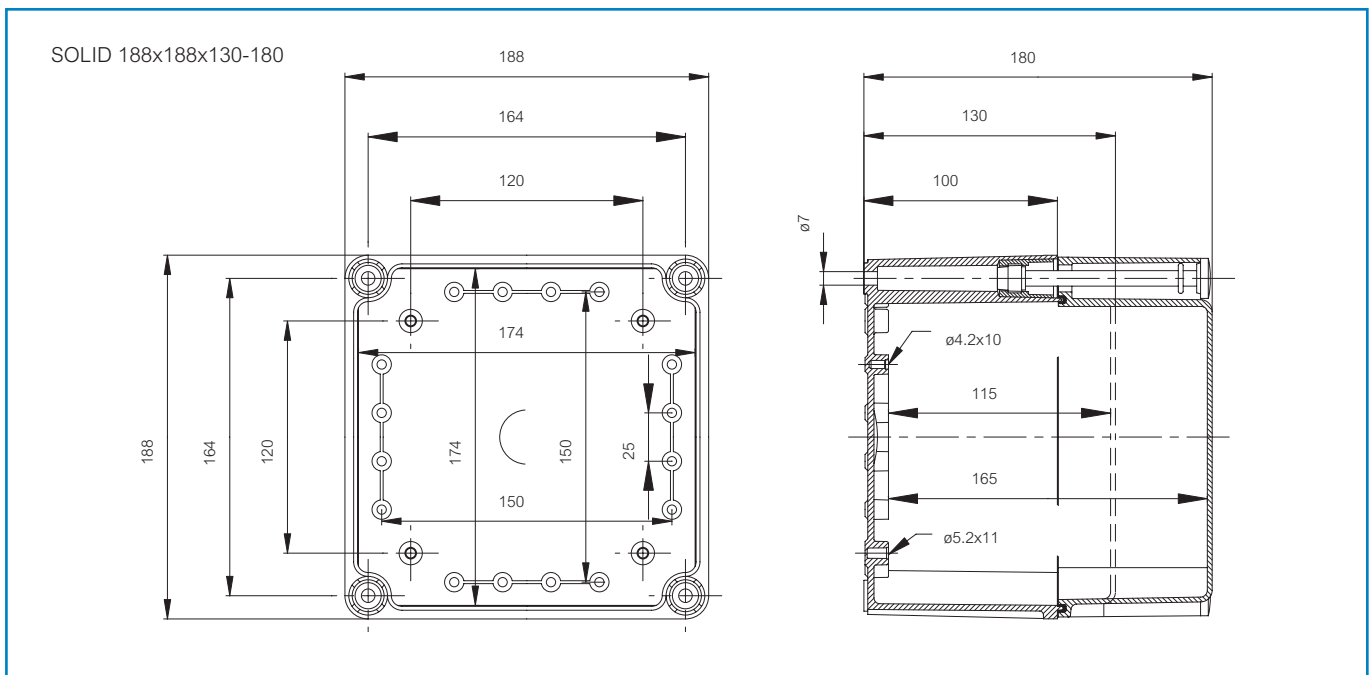

FEX FEX 1919 13 G

Sample photo

Order symbol: FEX 1919 13 G
Product nbr: 4130800
Description: Enclosure, PC
Remarks: Ex e II, EN 60079; IK 4J

EAN: 6418074007872
EI. number:
 Finland: 3424637
 Electric No. Denmark: 8212026308
 Electric No. Italy: 7801110
 Electric No. Sweden: 4130800

Including: Base with screws for mounting plate/DIN-rail, cover with silicone gasket and polyamide cover screws.

Dimensions:			Accessories:		
	Length	Width	Height		
mm:	188	188	130	EKJVT	Mounting plate
inch:	7.4	7.4	5.1	EKMVT	Mounting plate
Materials:			EKOVT	Mounting plate	
Material:	Polycarbonate		EKPVT	Mounting plate	
Base colour:	RAL 7035 -light grey		EKTVT	Mounting plate	
Cover screws material:	Polyamide		EKUVT	Mounting plate	
Cover colour:	RAL 7035 -light grey		EKV 12	DIN-35 Mounting rail	
Cover screws colour:	Grey		EKV 22	DIN-35 Mounting rail	
Gasket material:	Silicone		EKV 32	DIN-35 Mounting rail	
Temperatures:			Rating:		
Temperature °C (short term):	-40 ... 120 °C		Ingress Protection (EN 60529): IP54		
Temperature °C (continuous):	-10 ... 80 °C		Electrical insulation: Totally insulated		
Temperature °F (short term):	-40 ... 250 °F		Halogen free (DIN/VDE 0472, Part 815): 1		
Temperature °F (continuous):	14 ... 175 °F		Impact Resistance (EN 50014): 4J		
Accessories:			Certificates:		
EKHVT	Mounting plate		ATEX		
			Attestation of Conformity		