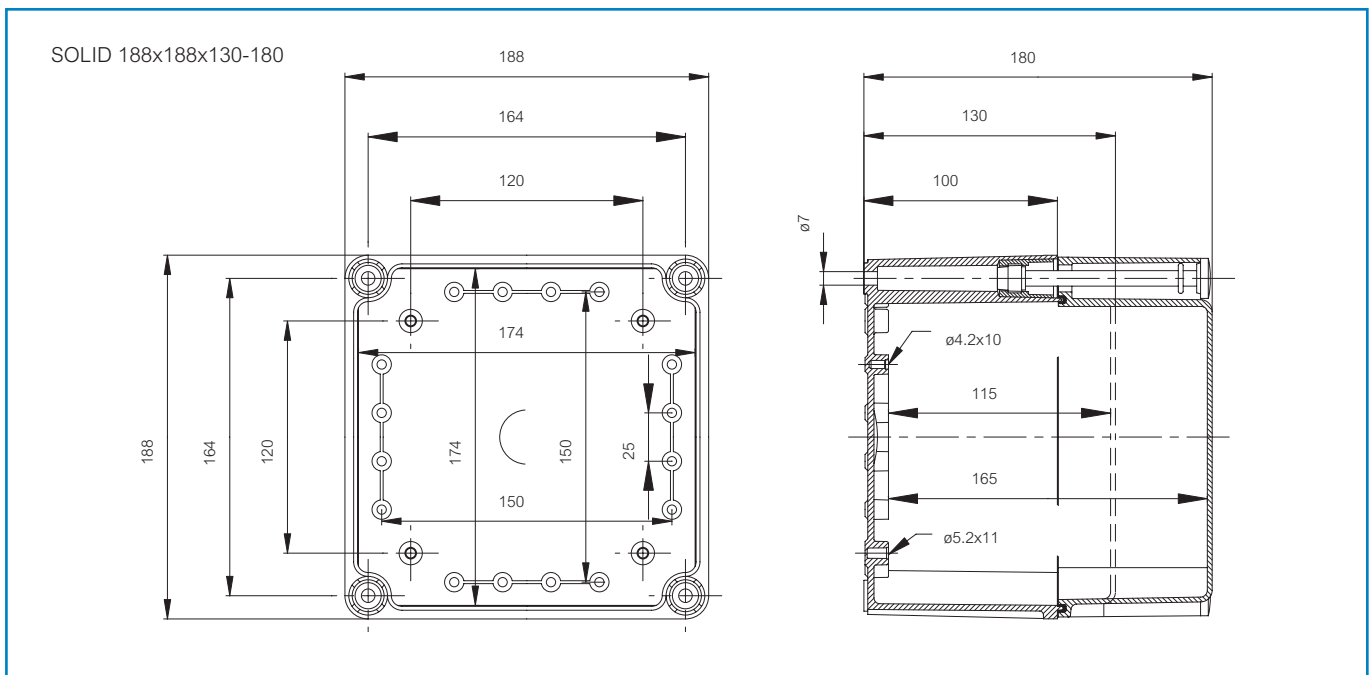

FEX FEX 1919 18 G

Sample photo

Order symbol: FEX 1919 18 G
Product nbr: 4130810
Description: Enclosure, PC
Remarks: Ex e II, EN 60079; IK 4J

EAN: 6418074007896
EI. number:
 Finland: 3424640
 Electric No. Denmark: 8212026324
 Electric No. Italy: 7801115
 Electric No. Sweden: 4130810

Including: Base with screws for mounting plate/DIN-rail, cover with silicone gasket and polyamide cover screws.

Dimensions:				Accessories:	
	Length	Width	Height		
mm:	188	188	180	EKJVT	Mounting plate
inch:	7.4	7.4	7.1	EKMVT	Mounting plate
Materials:				EKOVT	Mounting plate
Material:	Polycarbonate			EKPVT	Mounting plate
Base colour:	RAL 7035 -light grey			EKTVT	Mounting plate
Cover screws material:	Polyamide			EKUVT	Mounting plate
Cover colour:	RAL 7035 -light grey			EKV 12	DIN-35 Mounting rail
Cover screws colour:	Grey			EKV 22	DIN-35 Mounting rail
Gasket material:	Silicone			EKV 32	DIN-35 Mounting rail
Temperatures:				Rating:	
Temperature °C (short term):	-40 ... 120 °C			Ingress Protection (EN 60529): IP54	
Temperature °C (continuous):	-10 ... 80 °C			Electrical insulation: Totally insulated	
Temperature °F (short term):	-40 ... 250 °F			Halogen free (DIN/VDE 0472, Part 815): 1	
Temperature °F (continuous):	14 ... 175 °F			Impact Resistance (EN 50014): 4J	
Accessories:				Certificates:	
EKHVT	Mounting plate			ATEX	
				Attestation of Conformity	