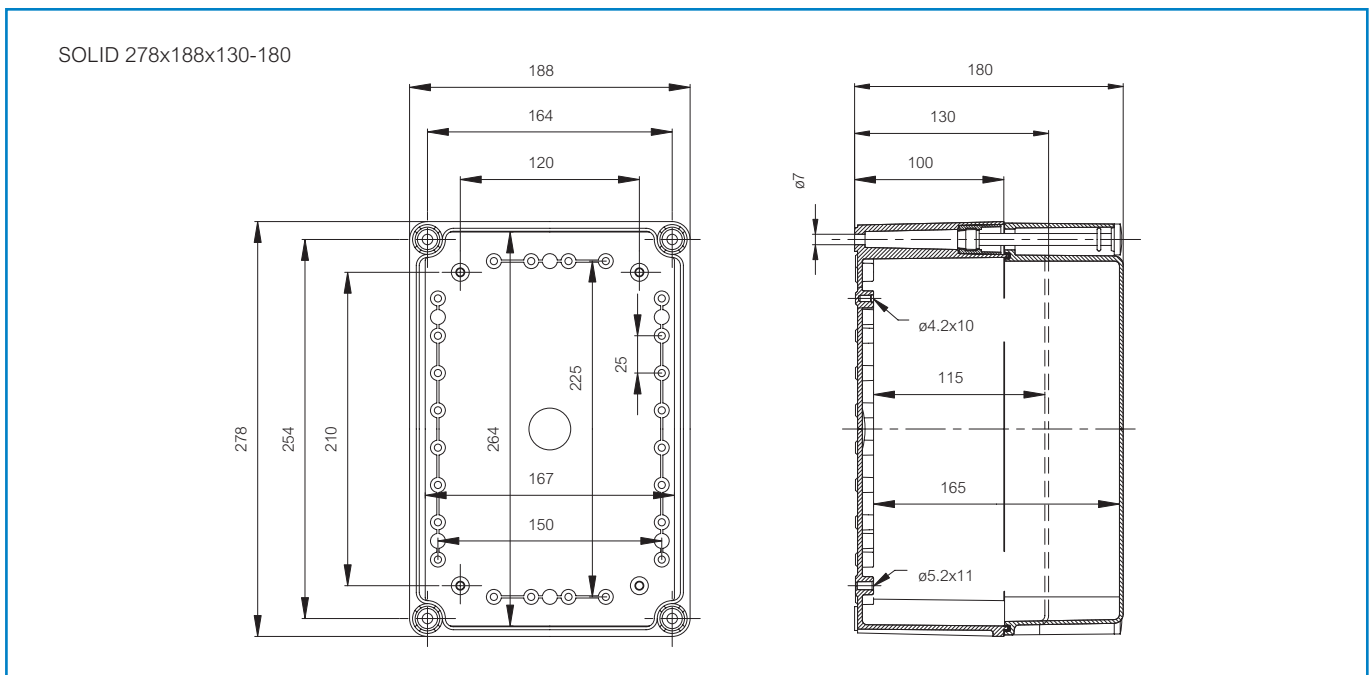

Sample photo

Order symbol: FEX 2819 13 G
Product nbr: 4130801
Description: Enclosure, PC
Remarks: Ex e II, EN 60079; IK 4J

EAN: 6418074007919
EI. number:
 Finland: 3424643
 Electric No. Denmark: 8212026340
 Electric No. Italy: 7801120
 Electric No. Sweden: 4130801

Including: Base with screws for mounting plate/DIN-rail, cover with silicone gasket and polyamide cover screws.

Dimensions:				Accessories:	
	Length	Width	Height		
mm:	278	188	130	EKJVT	Mounting plate
inch:	10.9	7.4	5.1	EKMVT	Mounting plate
Materials:				EKOVT	Mounting plate
Material:	Polycarbonate			EKPVT	Mounting plate
Base colour:	RAL 7035 -light grey			EKTVT	Mounting plate
Cover screws material:	Polyamide			EKUVT	Mounting plate
Cover colour:	RAL 7035 -light grey			EKV 12	DIN-35 Mounting rail
Cover screws colour:	Grey			EKV 22	DIN-35 Mounting rail
Gasket material:	Silicone			EKV 32	DIN-35 Mounting rail
Temperatures:				Rating:	
Temperature °C (short term):	-40 ... 120 °C			Ingress Protection (EN 60529): IP54	
Temperature °C (continuous):	-10 ... 80 °C			Electrical insulation: Totally insulated	
Temperature °F (short term):	-40 ... 250 °F			Halogen free (DIN/VDE 0472, Part 815): 1	
Temperature °F (continuous):	14 ... 175 °F			Impact Resistance (EN 50014): 4J	
Accessories:				Certificates:	
EKHVT	Mounting plate			ATEX	
				Attestation of Conformity	