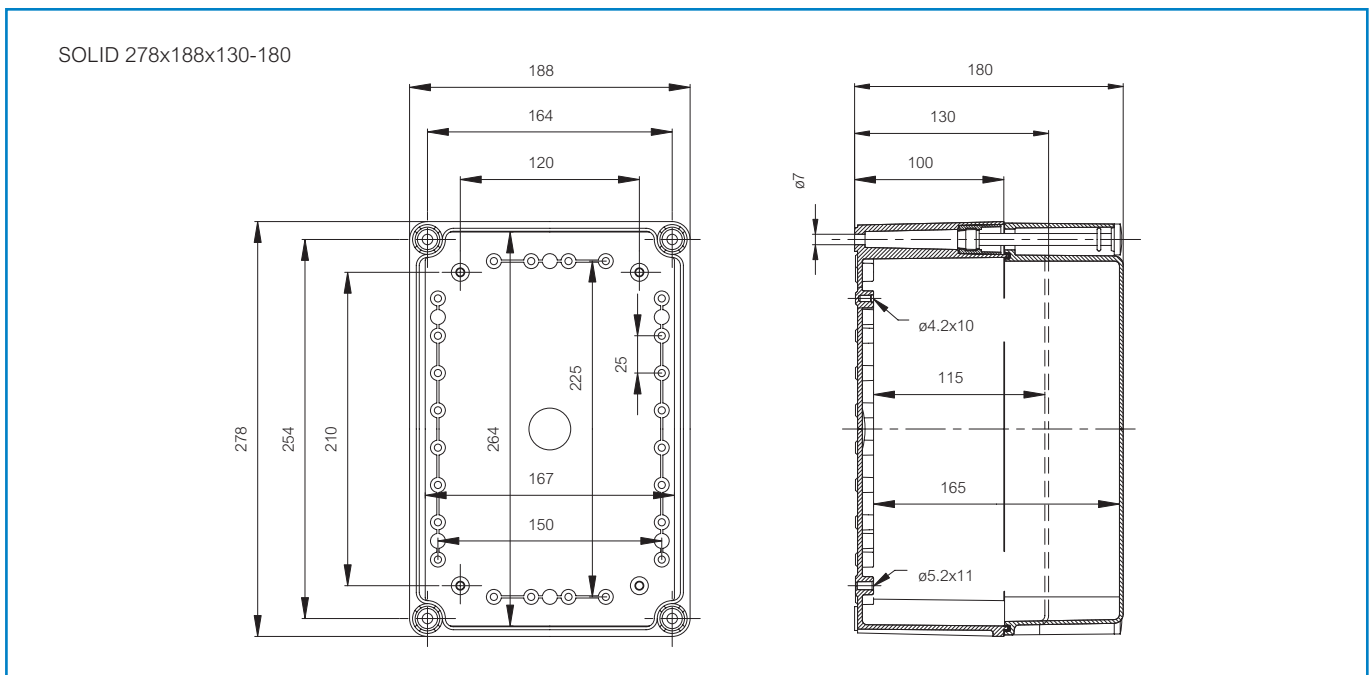

Sample photo

Order symbol: FEX 2819 18 G
Product nbr: 4130811
Description: Enclosure, PC
Remarks: Ex e II, EN 60079; IK 4J

EAN: 6418074007933
EI. number:
 Finland: 3424646
 Electric No. 8212026366
 Denmark:
 Electric No. Italy: 7801125
 Electric No. Sweden: 4130811

Including: Base with screws for mounting plate/DIN-rail, cover with silicone gasket and polyamide cover screws.

Dimensions:				Accessories:	
	Length	Width	Height		
mm:	278	188	180	EKJVT	Mounting plate
inch:	10.9	7.4	7.1	EKMVT	Mounting plate
Materials:				EKOVT	Mounting plate
Material:	Polycarbonate			EKPVT	Mounting plate
Base colour:	RAL 7035 -light grey			EKTVT	Mounting plate
Cover screws material:	Polyamide			EKUVT	Mounting plate
Cover colour:	RAL 7035 -light grey			EKV 12	DIN-35 Mounting rail
Cover screws colour:	Grey			EKV 22	DIN-35 Mounting rail
Gasket material:	Silicone			EKV 32	DIN-35 Mounting rail
Temperatures:				Rating:	
Temperature °C (short term):	-40 ... 120 °C			Ingress Protection (EN 60529): IP54	
Temperature °C (continuous):	-10 ... 80 °C			Electrical insulation: Totally insulated	
Temperature °F (short term):	-40 ... 250 °F			Halogen free (DIN/VDE 0472, Part 815): 1	
Temperature °F (continuous):	14 ... 175 °F			Impact Resistance (EN 50014): 4J	
Accessories:				Certificates:	
EKHVT	Mounting plate			ATEX	
				Attestation of Conformity	