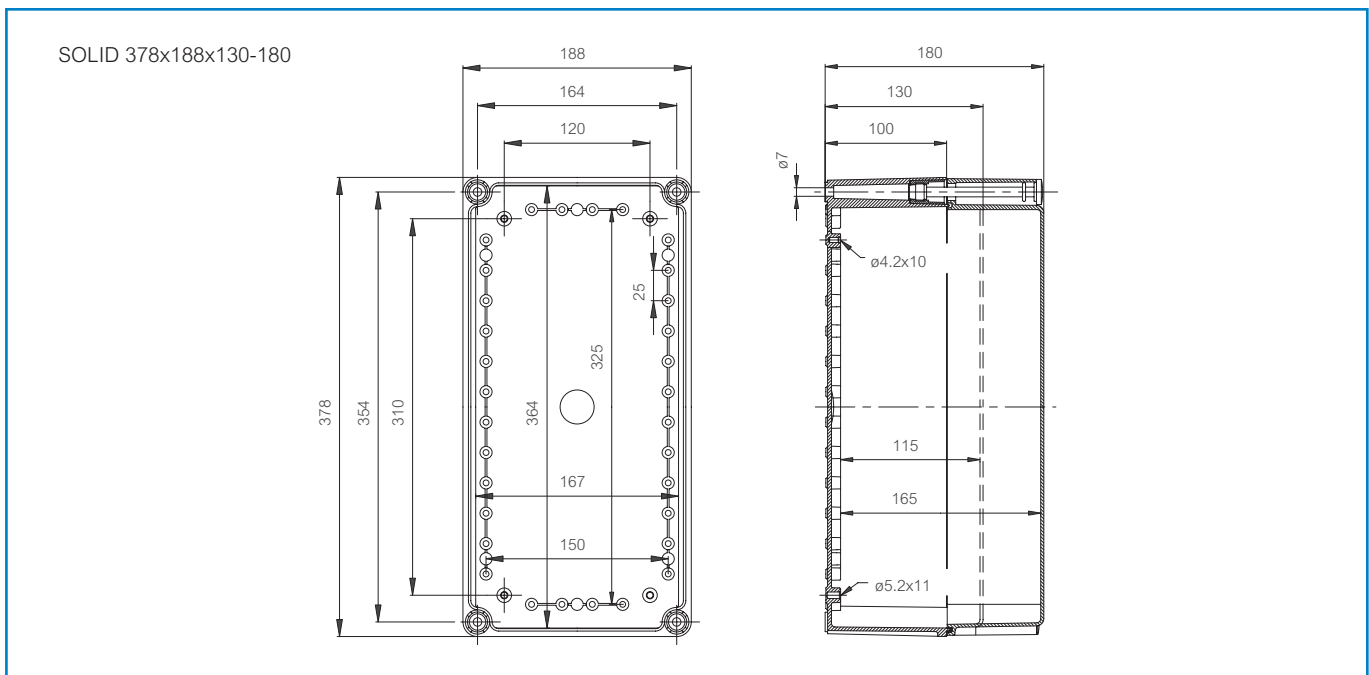

Sample photo

Order symbol: FEX 3819 13 G
Product nbr: 4130802
Description: Enclosure, PC
Remarks: Ex e II, EN 60079; IK 4J

EAN: 6418074007957
EI. number:
 Finland: 3424651
 Electric No. Denmark: 8212026421
 Electric No. Italy: 7801130
 Electric No. Sweden: 4130802

Including: Base with screws for mounting plate/DIN-rail, cover with silicone gasket and polyamide cover screws.

Dimensions:				Accessories:	
	Length	Width	Height		
mm:	378	188	130	EKJVT	Mounting plate
inch:	14.9	7.4	5.1	EKMVT	Mounting plate
Materials:				EKOVT	Mounting plate
Material:	Polycarbonate			EKPVT	Mounting plate
Base colour:	RAL 7035 -light grey			EKTVT	Mounting plate
Cover screws material:	Polyamide			EKUVT	Mounting plate
Cover colour:	RAL 7035 -light grey			EKV 12	DIN-35 Mounting rail
Cover screws colour:	Grey			EKV 22	DIN-35 Mounting rail
Gasket material:	Silicone			EKV 32	DIN-35 Mounting rail
Temperatures:				Rating:	
Temperature °C (short term):	-40 ... 120 °C			Ingress Protection (EN 60529): IP54	
Temperature °C (continuous):	-10 ... 80 °C			Electrical insulation: Totally insulated	
Temperature °F (short term):	-40 ... 250 °F			Halogen free (DIN/VDE 0472, Part 815): 1	
Temperature °F (continuous):	14 ... 175 °F			Impact Resistance (EN 50014): 4J	
Accessories:				Certificates:	
EKHVT	Mounting plate			ATEX	
				Attestation of Conformity	