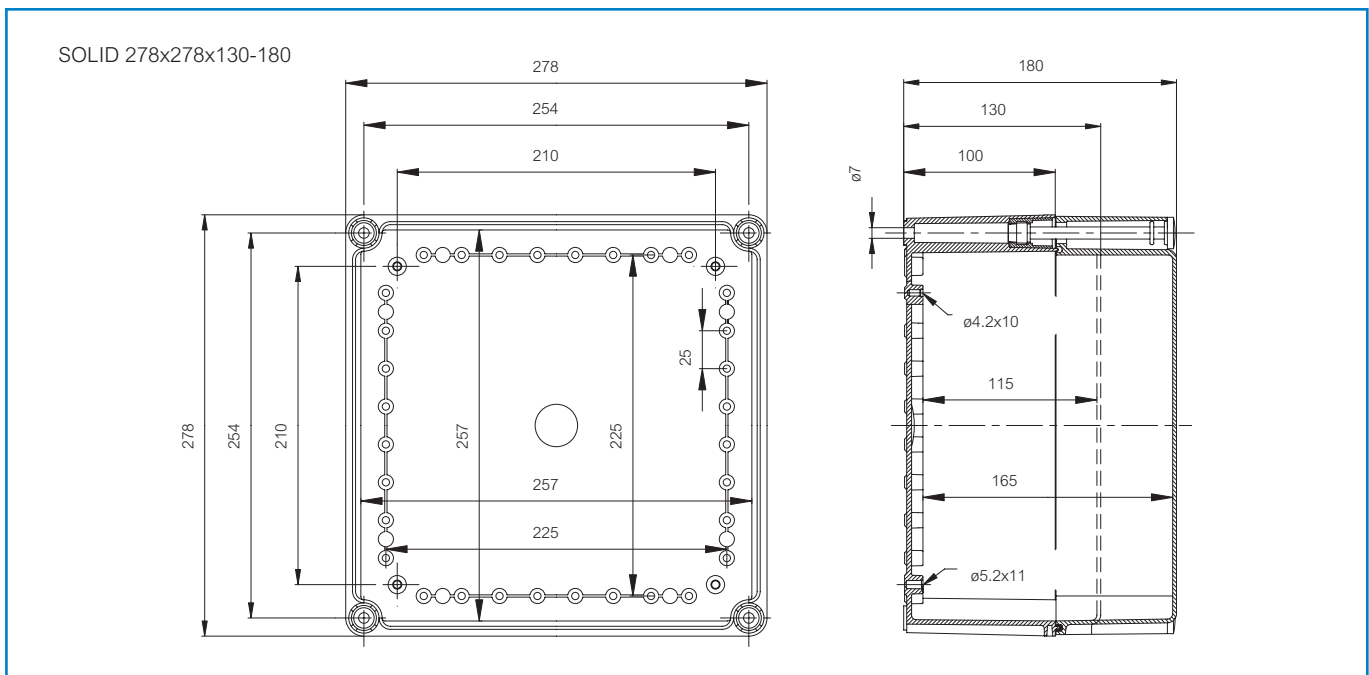

FEX FEX 2828 13 G

Sample photo

Order symbol: FEX 2828 13 G
Product nbr: 4130803
Description: Enclosure, PC
Remarks: Ex e II, EN 60079; IK 4J

EAN: 6418074007995
EI. number:
 Finland: 3424657
 Electric No. 8212026382
 Denmark:
 Electric No. Italy: 7801140
 Electric No. Sweden: 4130803

Including: Base with screws for mounting plate/DIN-rail, cover with silicone gasket and polyamide cover screws.

Dimensions:				Accessories:	
	Length	Width	Height		
mm:	278	278	130	EKJVT	Mounting plate
inch:	10.9	10.9	5.1	EKMVT	Mounting plate
Materials:				EKOVT	Mounting plate
Material:	Polycarbonate			EKPVT	Mounting plate
Base colour:	RAL 7035 -light grey			EKTVT	Mounting plate
Cover screws material:	Polyamide			EKUVT	Mounting plate
Cover colour:	RAL 7035 -light grey			EKV 12	DIN-35 Mounting rail
Cover screws colour:	Grey			EKV 22	DIN-35 Mounting rail
Gasket material:	Silicone			EKV 32	DIN-35 Mounting rail
Temperatures:				Rating:	
Temperature °C (short term):	-40 ... 120 °C			Ingress Protection (EN 60529): IP54	
Temperature °C (continuous):	-10 ... 80 °C			Electrical insulation: Totally insulated	
Temperature °F (short term):	-40 ... 250 °F			Halogen free (DIN/VDE 0472, Part 815): 1	
Temperature °F (continuous):	14 ... 175 °F			Impact Resistance (EN 50014): 4J	
Accessories:				Certificates:	
EKHVT	Mounting plate			ATEX	
				Attestation of Conformity	