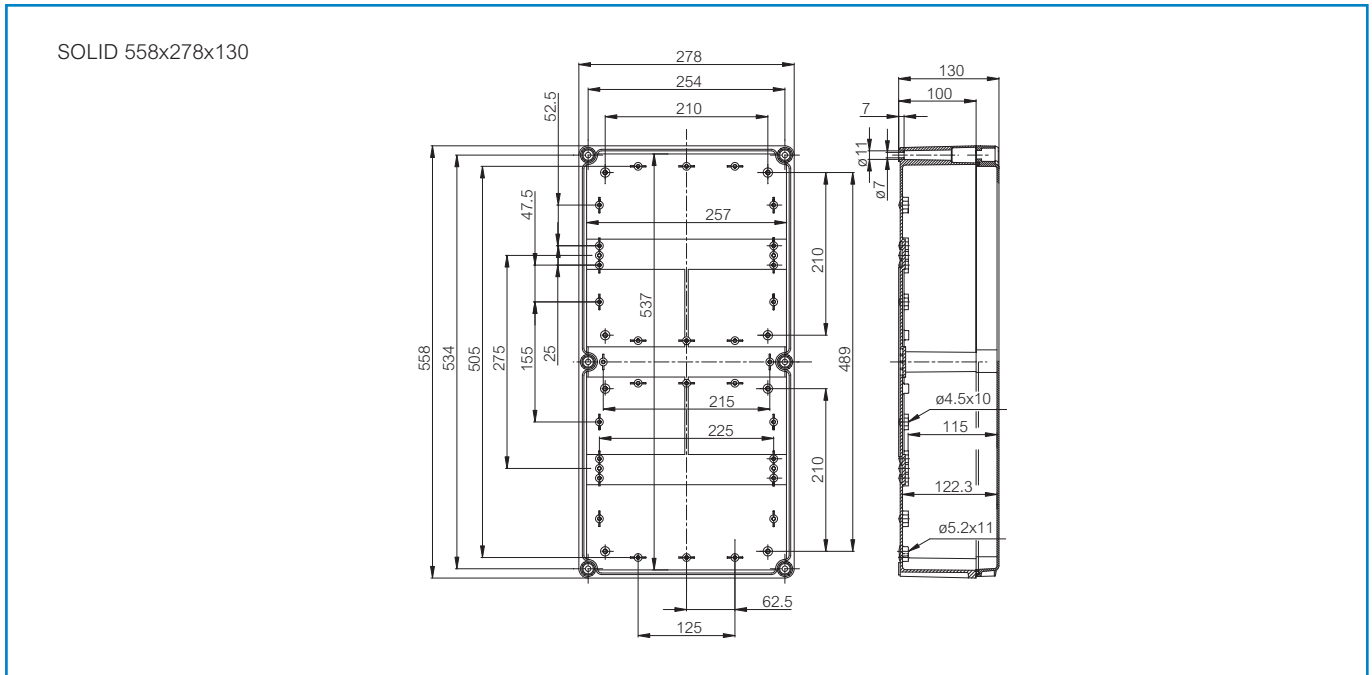

FEX FEX 5628 13 G

Sample photo

Order symbol: FEX 5628 13 G
Product nbr: 4130806
Description: Enclosure, PC
Remarks: Ex e II, EN 60079; IK 4J

EAN: 6418074008077
EI. number:
 Finland: 3424669
 Electric No. 8212026502
 Denmark:
 Electric No. Italy: 7801160
 Electric No. Sweden: 4130806

Including: Base with screws for mounting plate/DIN-rail, cover with silicone gasket and polyamide cover screws.

Dimensions:				Accessories:	
	Length	Width	Height		
mm:	558	278	130	EKJVT	Mounting plate
inch:	22.0	10.9	5.1	EKMVT	Mounting plate
Materials:				EKOVT	Mounting plate
Material:	Polycarbonate			EKPVT	Mounting plate
Base colour:	RAL 7035 -light grey			EKTVT	Mounting plate
Cover screws material:	Polyamide			EKUVT	Mounting plate
Cover colour:	RAL 7035 -light grey			EKV 12	DIN-35 Mounting rail
Cover screws colour:	Grey			EKV 22	DIN-35 Mounting rail
Gasket material:	Silicone			EKV 32	DIN-35 Mounting rail
Temperatures:				Rating:	
Temperature °C (short term):	-40 ... 120 °C			Ingress Protection (EN 60529): IP54	
Temperature °C (continuous):	-10 ... 80 °C			Electrical insulation: Totally insulated	
Temperature °F (short term):	-40 ... 250 °F			Halogen free (DIN/VDE 0472, Part 815): 1	
Temperature °F (continuous):	14 ... 175 °F			Impact Resistance (EN 50014): 4J	
Accessories:				Certificates:	
EKHVT	Mounting plate			ATEX	
				Attestation of Conformity	