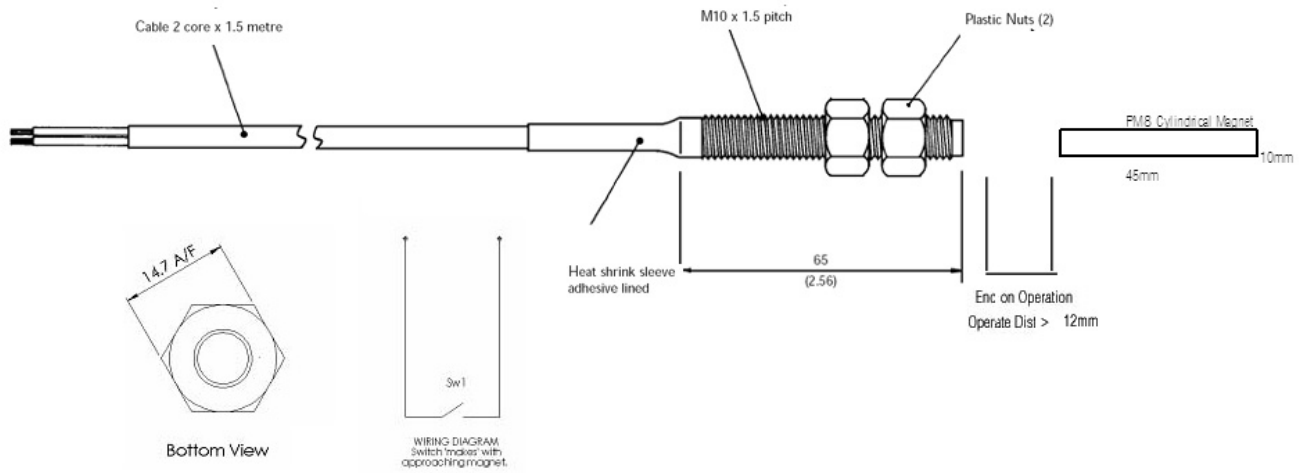

Line Drawing