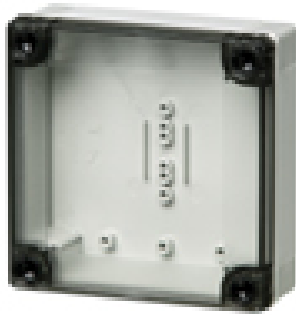

**MNX PC 95/35 LT**

Sample photo

**Order symbol:** PC 95/35 LT  
**Product nbr:** 6012931  
**Description:** Enclosure, PC  
**Remarks:** Smoked transparent cover

**EAN:** 6418074054654  
**EI. number:**  
 Finland: 3421368  
 Electric No. Denmark: 8212027695  
 Electric No. Sweden: 6012931

Including: Base with PUR gasket, screws for mounting plate/DIN-rail and cover with polyamide cover screws.

Dimensions:	Length	Width	Height	Accessories:	
mm:	100	100	35	MIN 8	DIN-15 Mounting rail
inch:	3.9	3.9	1.4	B-3	DIN-35 Mounting rail
				FP 22046	Wall fastening lug (4 pcs)

Materials:		Rating:
<b>Material:</b>	Polycarbonate	Ingress Protection (EN 60529): IP66/IP67
<b>Base colour:</b>	RAL 7035 -light grey	Impact Resistance (EN 62262): IK08
<b>Cover screws material:</b>	Polyamide	Electrical insulation: Totally insulated
<b>Cover colour:</b>	Smoked grey	Halogen free (DIN/VDE 0472, Part 815): 1
<b>Cover screws colour:</b>	Black	UV resistance: UL 508
<b>Gasket material:</b>	Polyurethane	Flammability Rating: UL 746C 5"
		Glow Wire Test (IEC 695-2-1) °C: 960
		NEMA Class: NEMA 1, 4, 4X, 6, 12, 13