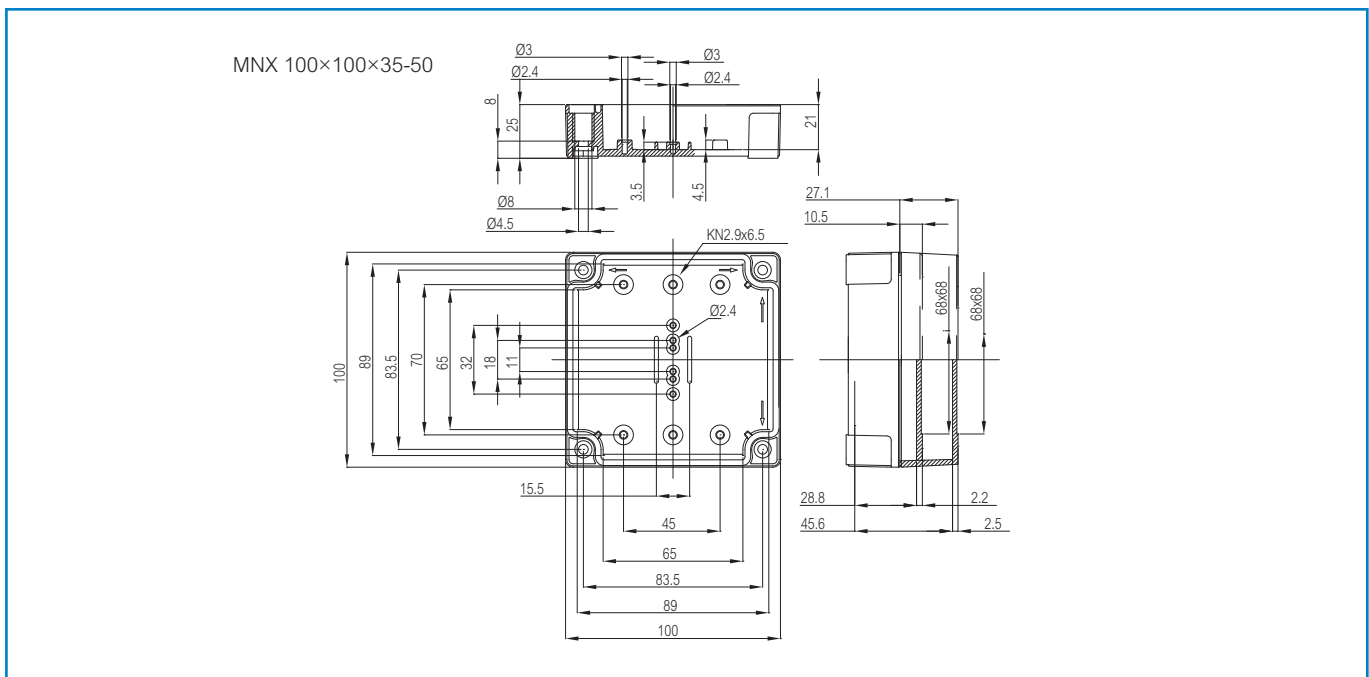

MNX PC 95/35 LT

Order symbol: PC 95/35 LT
Product nbr: 6012931
Description: Enclosure, PC
Remarks: Smoked transparent cover

EAN: 6418074054654
EI. number:
Finland: 3421368
Electric No. Denmark: 8212027695
Electric No. Sweden: 6012931

Including: Base with PUR gasket, screws for mounting plate/DIN-rail and cover with polyamide cover screws.

Dimensions:	Length	Width	Height	Accessories:	
mm:	100	100	35	MIN 8	DIN-15 Mounting rail
inch:	3.9	3.9	1.4	B-3	DIN-35 Mounting rail
				FP 22046	Wall fastening lug (4 pcs)

Materials:		Rating:
Material:	Polycarbonate	Ingress Protection (EN 60529): IP66/IP67
Base colour:	RAL 7035 -light grey	Impact Resistance (EN 62262): IK08
Cover screws material:	Polyamide	Electrical insulation: Totally insulated
Cover colour:	Smoked grey	Halogen free (DIN/VDE 0472, Part 815): 1
Cover screws colour:	Black	UV resistance: UL 508
Gasket material:	Polyurethane	Flammability Rating: UL 746C 5"
		Glow Wire Test (IEC 695-2-1) °C: 960
		NEMA Class: NEMA 1, 4, 4X, 6, 12, 13

Temperatures:		Certificates:
Temperature °C (short term):	-40 ... 120 °C	Germanischer Lloyd (GL)
Temperature °C (continuous):	-40 ... 80 °C	SGS Fimko
Temperature °F (short term):	-40 ... 250 °F	Gost R
Temperature °F (continuous):	-40 ... 175 °F	

Accessories:	
MIV 95	Mounting plate (Galvanized steel)