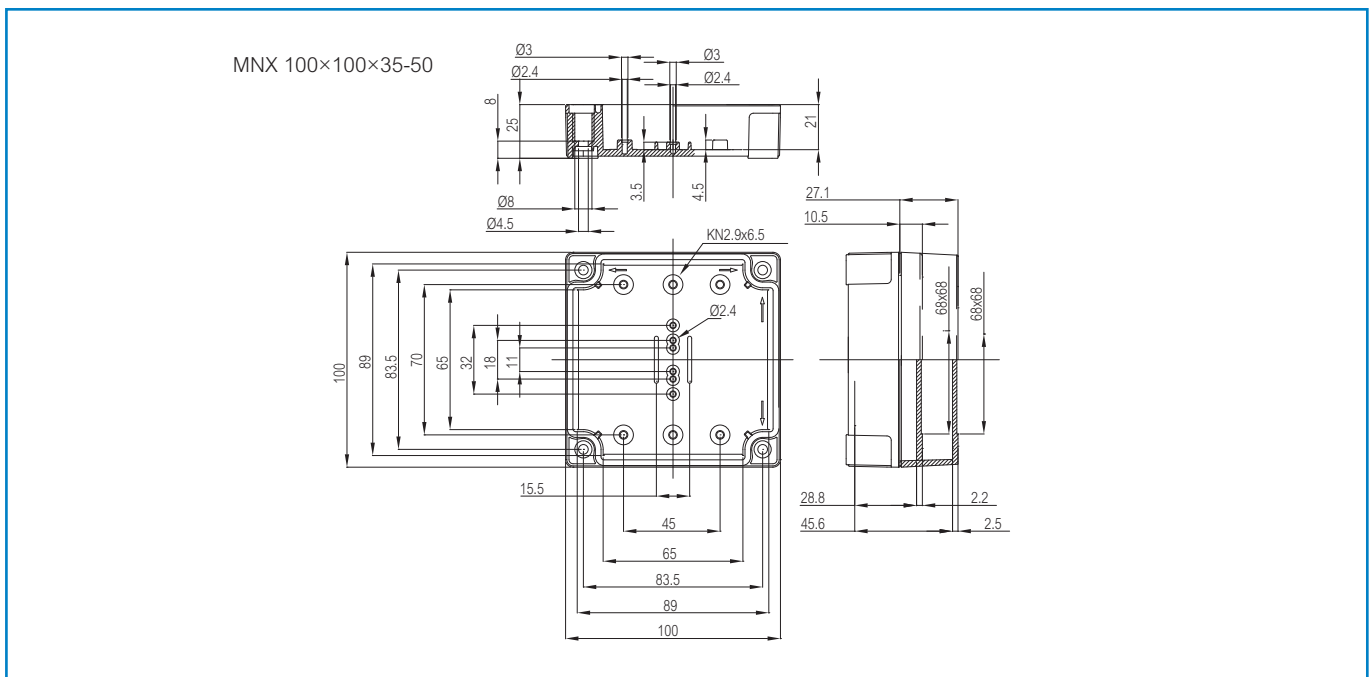

MNX PC 95/35 LG

Order symbol: PC 95/35 LG
Product nbr: 6012331
Description: Enclosure, PC
Remarks: Grey cover

EAN: 6418074054616
EI. number:
Finland: 3421360
Electric No. 8212027682
Denmark:
Electric No. Sweden: 6012331

Including: Base with PUR gasket, screws for mounting plate/DIN-rail and cover with polyamide cover screws.

Dimensions:	Length	Width	Height	Accessories:	
mm:	100	100	35	MIN 8	DIN-15 Mounting rail
inch:	3.9	3.9	1.4	B-3	DIN-35 Mounting rail
				FP 22046	Wall fastening lug (4 pcs)

Materials:		Rating:
Material:	Polycarbonate	Ingress Protection (EN 60529): IP66/IP67
Base colour:	RAL 7035 -light grey	Impact Resistance (EN 62262): IK08
Cover screws material:	Polyamide	Electrical insulation: Totally insulated
Cover colour:	RAL 7035 -light grey	Halogen free (DIN/VDE 0472, Part 815): 1
Cover screws colour:	Grey	UV resistance: UL 508
Gasket material:	Polyurethane	Flammability Rating: UL 746C 5V
		Glow Wire Test (IEC 695-2-1) °C: 960
		NEMA Class: NEMA 1, 4, 4X, 6, 12, 13

Temperatures:		Certificates:
Temperature °C (short term):	-40 ... 120 °C	Germanischer Lloyd (GL)
Temperature °C (continuous):	-40 ... 80 °C	SGS Fimko
Temperature °F (short term):	-40 ... 250 °F	Gost R
Temperature °F (continuous):	-40 ... 175 °F	

Accessories:	
MIV 95	Mounting plate (Galvanized steel)