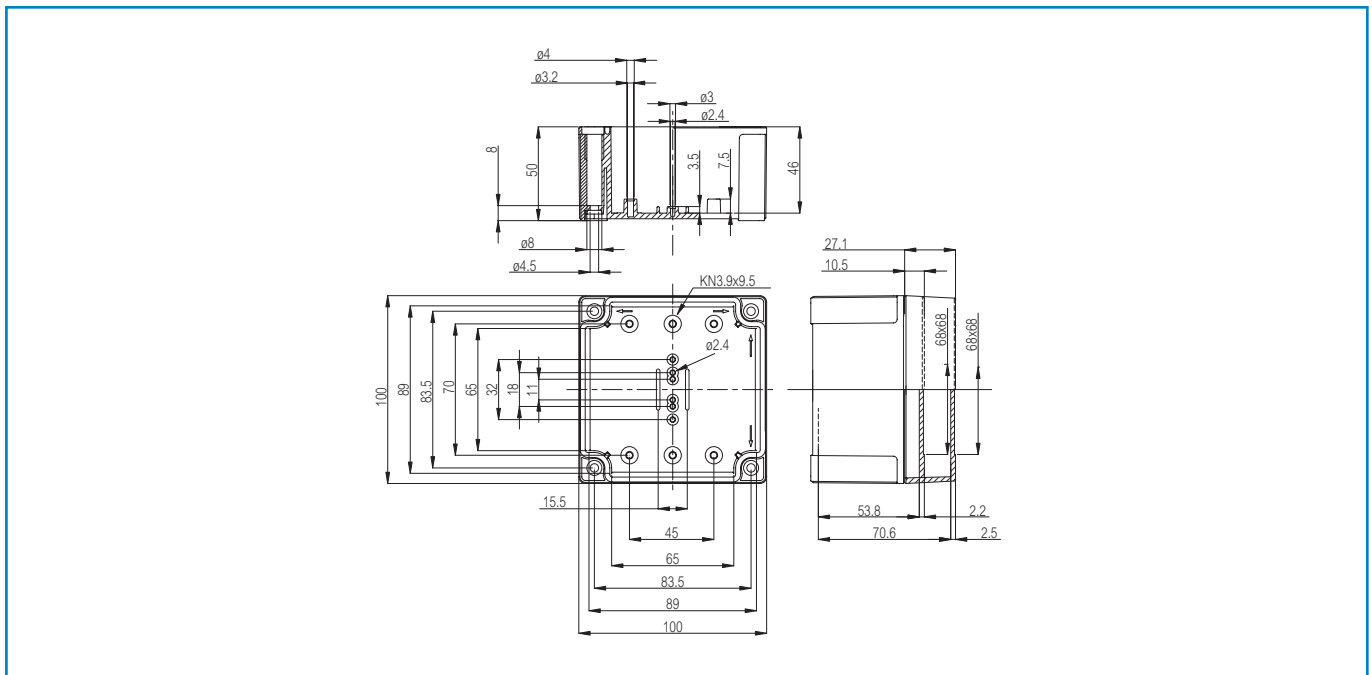

MNX PC 95/60 HG

Sample photo

Order symbol: PC 95/60 HG
Product nbr: 6011331
Description: Enclosure, PC
Remarks: Grey cover

EAN: 6418074054630
El. number:
Finland: 3421364
Denmark: 8212027721
Sweden: 6011331
Norway:

Including: Base with PUR gasket, screws for mounting plate/DIN-rail and cover with polyamide cover screws.

Dimensions:		Length	Width	Height	Rating:
mm:		100	100	60	Ingress Protection (EN 60529): IP 66/67
inch:		3.9	3.9	2.4	Impact Resistance (EN 62262): IK 08
Materials:					Electrical insulation: Totally insulated
Material:		Polycarbonate			Halogen free (DIN/VDE 0472, Part 815): Yes
Base colour:		RAL 7035			UV resistance: UL 508
Cover colour:		RAL 7035			Flammability Rating (UL 746 C 5): UL 746C 5V
Cover screws material:		Polyamide			Glow Wire Test (IEC 695-2-1) °C: 960
Cover screws colour:		Grey			NEMA Class: NEMA 1, 4, 4X, 6, 12, 13
Gasket material:		Polyurethane			
Temperatures:					Certificates:
Short term:		-40 ... 120 °C			Germanischer Lloyd (GL)
Continuous:		-40 ... 80 °C			Underwriters Laboratories
Short term:		-40 ... 250 °F			Det Norske Veritas
Continuous:		-40 ... 175 °F			Fimko
Accessories:					Europe EN 62208: 2003
MIV 95		Mounting plate (Galvanized steel)			UL Canada
MIN 8		DIN-15 Mounting rail			Gost R
B-3		DIN-35 Mounting rail			
FP 22046		Wall fastening lug (4 pcs)			