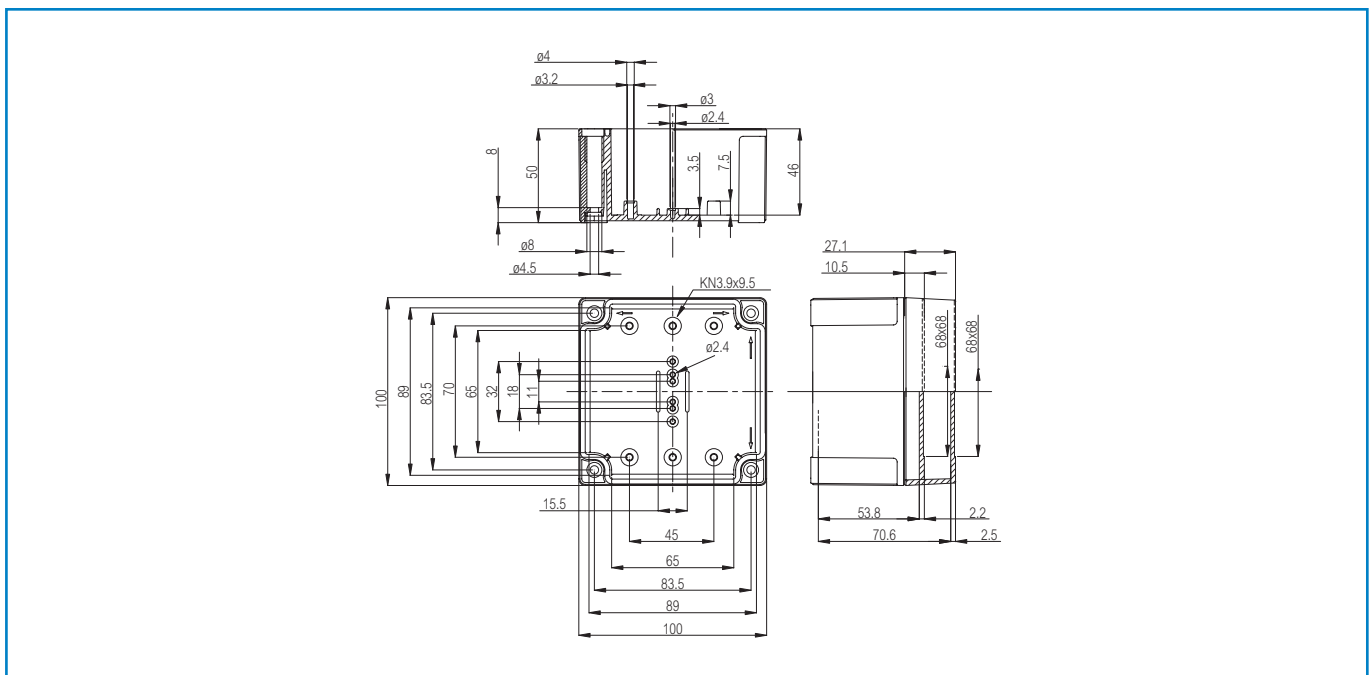

Sample photo

**Order symbol:** PC 95/75 HG  
**Product nbr:** 6011332  
**Description:** Enclosure, PC  
**Remarks:** Grey cover

**EAN:** 6418074054647  
**El. number:**  
Finland: 3421366  
Denmark: 8212027734  
Sweden: 6011332  
Norway:

Including: Base with PUR gasket, screws for mounting plate/DIN-rail and cover with polyamide cover screws.

Dimensions:		Length	Width	Height	Rating:
<b>mm:</b>		100	100	75	Ingress Protection (EN 60529): IP 66/67
<b>inch:</b>		3.9	3.9	3.0	Impact Resistance (EN 62262): IK 08
<b>Materials:</b>					
<b>Material:</b>		Polycarbonate			Electrical insulation: Totally insulated
<b>Base colour:</b>		RAL 7035			Halogen free (DIN/VDE 0472, Part 815): Yes
<b>Cover colour:</b>		RAL 7035			UV resistance: UL 508
<b>Cover screws material:</b>		Polyamide			Flammability Rating (UL 746 C 5): UL 746C 5V
<b>Cover screws colour:</b>		Grey			Glow Wire Test (IEC 695-2-1) °C: 960
<b>Gasket material:</b>		Polyurethane			NEMA Class: NEMA 1, 4, 4X, 6, 12, 13
<b>Temperatures:</b>					
<b>Short term:</b>		-40 ... 120 °C			<b>Certificates:</b> Germanischer Lloyd (GL) Underwriters Laboratories Det Norske Veritas Fimko Europe EN 62208: 2003 UL Canada Gost R
<b>Continuous:</b>		-40 ... 80 °C			
<b>Short term:</b>		-40 ... 250 °F			
<b>Continuous:</b>		-40 ... 175 °F			
<b>Accessories:</b>					
MIV 95		Mounting plate (Galvanized steel)			
MIN 8		DIN-15 Mounting rail			
B-3		DIN-35 Mounting rail			
FP 22046		Wall fastening lug (4 pcs)			