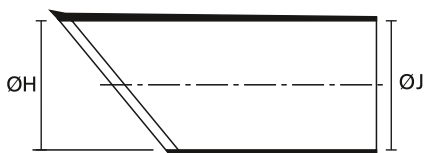

Right-Angle Shapes, VG-Style

Helashrink 1100 Series, with rib

Features and Benefits

- Used in conjunction with a circular grooved adaptor
- Provides strain relief and an environmental seal

1152-4-G recovered on to a connector.

a: Expanded form (supplied)

b: Fully recovered form (after heating)

1155-4 supplied.

TYPE	ØH min. a	ØH max. b	ØJ min. a	ØJ max. b	P ± 10%	R ± 10%	HW ± 20%	JW ± 20%	V max	T ± 20%	M nom	S nom	Designation as per VG-Norm	Article-No.
1152-4-G	24.0	10.5	24.0	6.0	26.0	25.0	1.3	0.5	3.3	1.0	19	10.0	VG95343T06E001A	411-52480
1154-4-G	30.0	15.5	30.0	6.0	32.0	27.0	1.5	0.8	3.3	1.0	19	12.0	VG95343T06E002A	411-54480
1155-4-G	31.0	18.0	31.0	7.0	40.0	31.0	1.8	1.0	3.3	1.0	21	15.0	VG95343T06E003A	411-55480
1156-4-G	36.0	22.5	36.0	8.5	46.0	38.0	1.8	1.0	3.3	1.0	26	15.0	VG95343T06E004A	411-56480
1157-4-G	43.0	28.5	43.0	10.0	55.0	45.0	2.0	1.0	3.3	1.7	30	16.0	VG95343T06E005A	411-57480
1158-4-G	60.0	35.0	60.0	16.0	80.0	54.0	3.3	1.5	3.3	1.7	35	30.0	VG95343T06E006A	411-58480
1159-4-G	66.0	45.0	66.0	17.0	108.0	68.0	3.8	2.0	3.3	2.0	42	51.0	VG95343T06E007A	411-59480
1160-4-G	82.0	61.0	82.0	25.0	118.0	84.0	4.0	4.0	3.3	2.0	52	39.0	VG95343T06E008A	411-60480