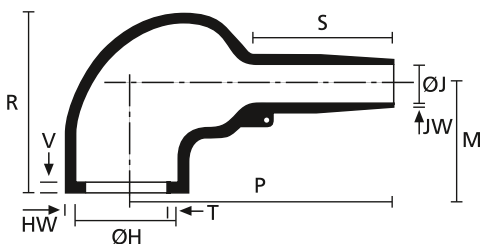

Right-Angle Shapes, VG-Style

Helashrink 1100 Series, with rib

Features and Benefits

- Used in conjunction with a circular grooved adaptor
- Provides strain relief and an environmental seal

1152-4-G recovered on to a connector.

a: Expanded form (supplied)

b: Fully recovered form (after heating)

1155-4 supplied.

TYPE	ØH min. a	ØH max. b	ØJ min. a	ØJ max. b	P ± 10%	R ± 10%	HW ± 20%	JW ± 20%	V max	T ± 20%	M nom	S nom	Designation as per VG-Norm	Article-No.
1152-4-G	24.0	10.5	24.0	6.0	26.0	25.0	1.3	0.5	3.3	1.0	19	10.0	VG95343T06E001A	411-52480
1154-4-G	30.0	15.5	30.0	6.0	32.0	27.0	1.5	0.8	3.3	1.0	19	12.0	VG95343T06E002A	411-54480
1155-4-G	31.0	18.0	31.0	7.0	40.0	31.0	1.8	1.0	3.3	1.0	21	15.0	VG95343T06E003A	411-55480
1156-4-G	36.0	22.5	36.0	8.5	46.0	38.0	1.8	1.0	3.3	1.0	26	15.0	VG95343T06E004A	411-56480
1157-4-G	43.0	28.5	43.0	10.0	55.0	45.0	2.0	1.0	3.3	1.7	30	16.0	VG95343T06E005A	411-57480
1158-4-G	60.0	35.0	60.0	16.0	80.0	54.0	3.3	1.5	3.3	1.7	35	30.0	VG95343T06E006A	411-58480
1159-4-G	66.0	45.0	66.0	17.0	108.0	68.0	3.8	2.0	3.3	2.0	42	51.0	VG95343T06E007A	411-59480
1160-4-G	82.0	61.0	82.0	25.0	118.0	84.0	4.0	4.0	3.3	2.0	52	39.0	VG95343T06E008A	411-60480

All dimensions in mm. Subject to technical changes.

For product specific approvals and specifications please refer to the Appendix.

X-ON Electronics

Largest Supplier of Electrical and Electronic Components