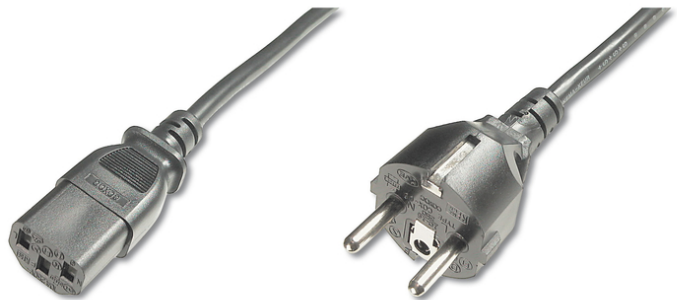

ASSMANN Power Cord connection cable

AK-440110-012-S
EAN 4016032315131

Power Cord, CEE 7/7 (Typ-F) - C13 M/F, 1.2m, H05VVF3G 0.75qmm, bl

This Power Cord connection cable is used for the connection of a PC or monitor to the indoor power supply system (outlet).

Corresponds to the German guidelines

- Connector 1: Schuko (CEE 7/7), plug
- Connector 2: IEC C13, jack
- Cable standard: H05 VV F3G
- Current load capacity: 250V/10A

- Hoods: molded
- Shielding: Unshielded
- Lead cross-section: 0.75qmm
- Wire material: CU
- Color cable: black
- Color connector: black
- Connector surface: nickel-plated
- Length: 1.2 m
- Packaging: Polybag
- Assortment: Device Connection Cables