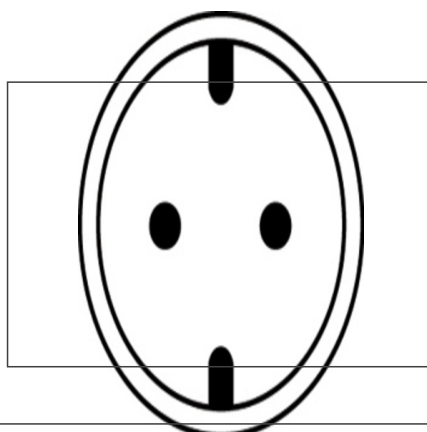

Weitere Anwendungsbilder: