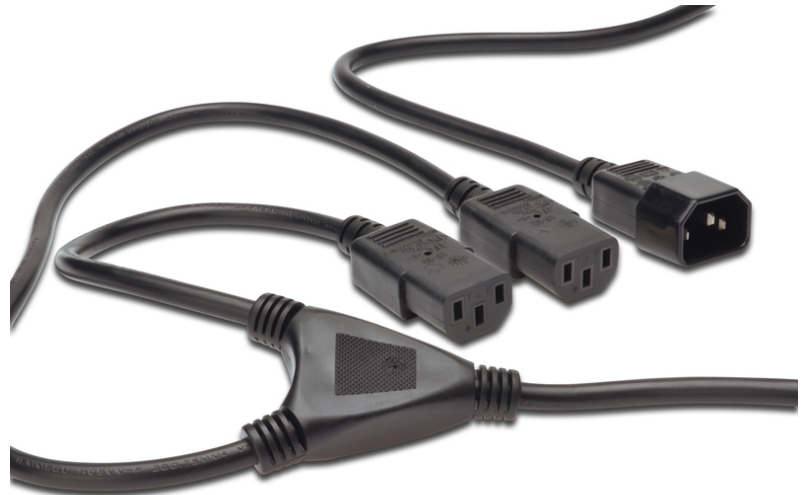

ASSMANN Y-power cord connection cable

AK-440400-017-S
EAN 4016032311942

Power Cord splitter cable, C14 - 2x C13 M/F, 1.7m, H05VV-F3G 1.0qmm/0.75qmm, bl

This Y-power cord used to connect the power supply unit of the PC with two monitor whereby one power socket less needs to be used. Additional you can use this cable for extension.

Approved for all European countries

- Connector 1: IEC C14, plug
- Connector 2: 2x C13, jack
- Cable standard: H05 VV F3G
- Current load capacity: 250V/10A

- Hoods: molded
- Shielding: Unshielded
- Lead cross-section: 1.0 / 0.75qmm
- Wire material: CU
- Connector surface: nickel-plated
- Color cable: black
- Color connector: black
- Length: 1.7 m
- Packaging: Polybag
- Assortment: Device Connection Cables