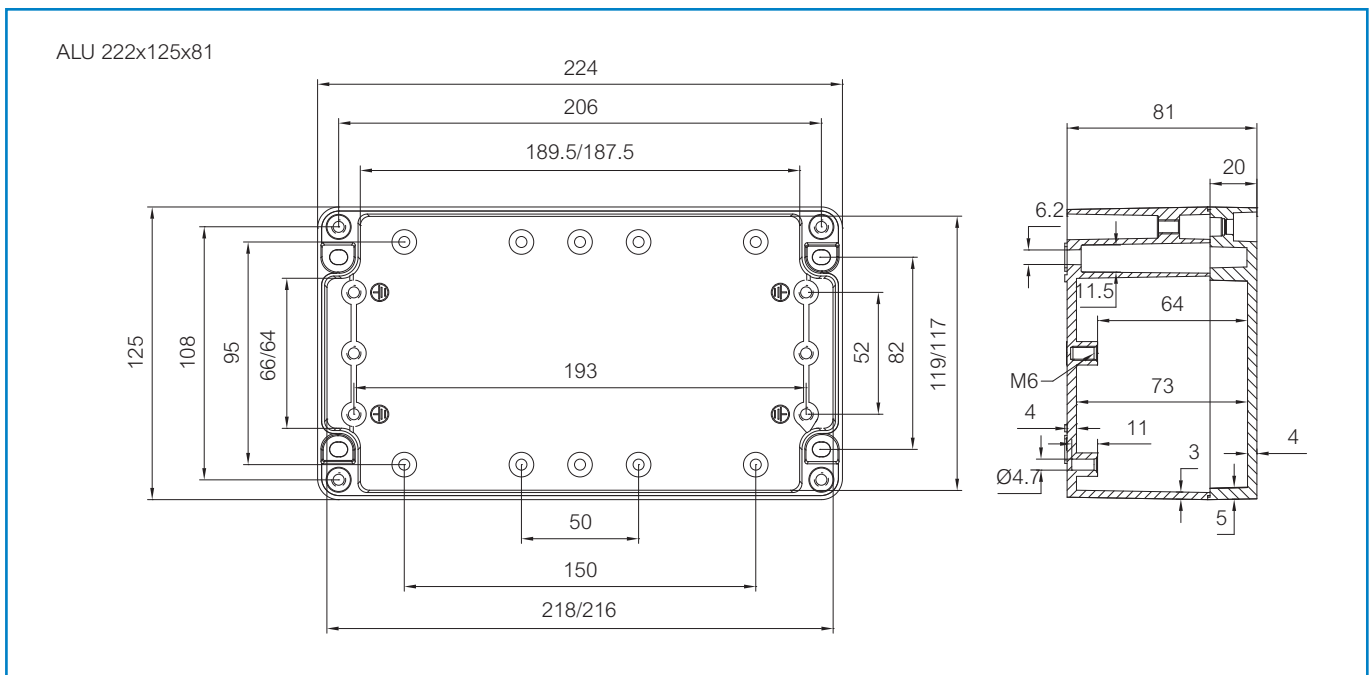

Sample photo

Order symbol: ALN 122208
Product nbr: 7811230
Description: Enclosure
Remarks: Aluminium

EAN: 6418074016119
EI. number:
 Finland: 3420049
 Electric No. 8212045693
 Denmark:
 Electric No. Sweden: 2536321

Including: Base with screws for mounting plate/DIN-rail, cover with PUR gasket and stainless steel cover screws.

Dimensions:				Accessories:	
Length	Width	Height			
mm:	222	125	81	ARH 22	DIN-35 Mounting rail
inch:	8.7	4.9	3.2	MR 75005	Selftapping taptite screw M5
Materials:				MRS 28541	Wall fastening lug (2 pcs)
Material:	Aluminium			PH A & AH A/B	Hinge set
Base colour:	RAL 7001			Rating:	
Cover screws material:	Stainless steel			Ingress Protection (EN 60529): IP66/IP67/IP68	
Cover colour:	RAL 7001			Impact Resistance (EN 62262): IK08	
Gasket material:	Polyurethane			NEMA Class: NEMA 1, 4, 4X, 12, 13	
Temperatures:				Certificates:	
Temperature °C (short term):	-50 ... 140 °C			Underwriters Laboratories	
Temperature °C (continuous):	-50 ... 80 °C			SGS Fimko	
Temperature °F (short term):	-60 ... 285 °F				
Temperature °F (continuous):	-60 ... 175 °F				
Accessories:					
AM 1222	Mounting plate				