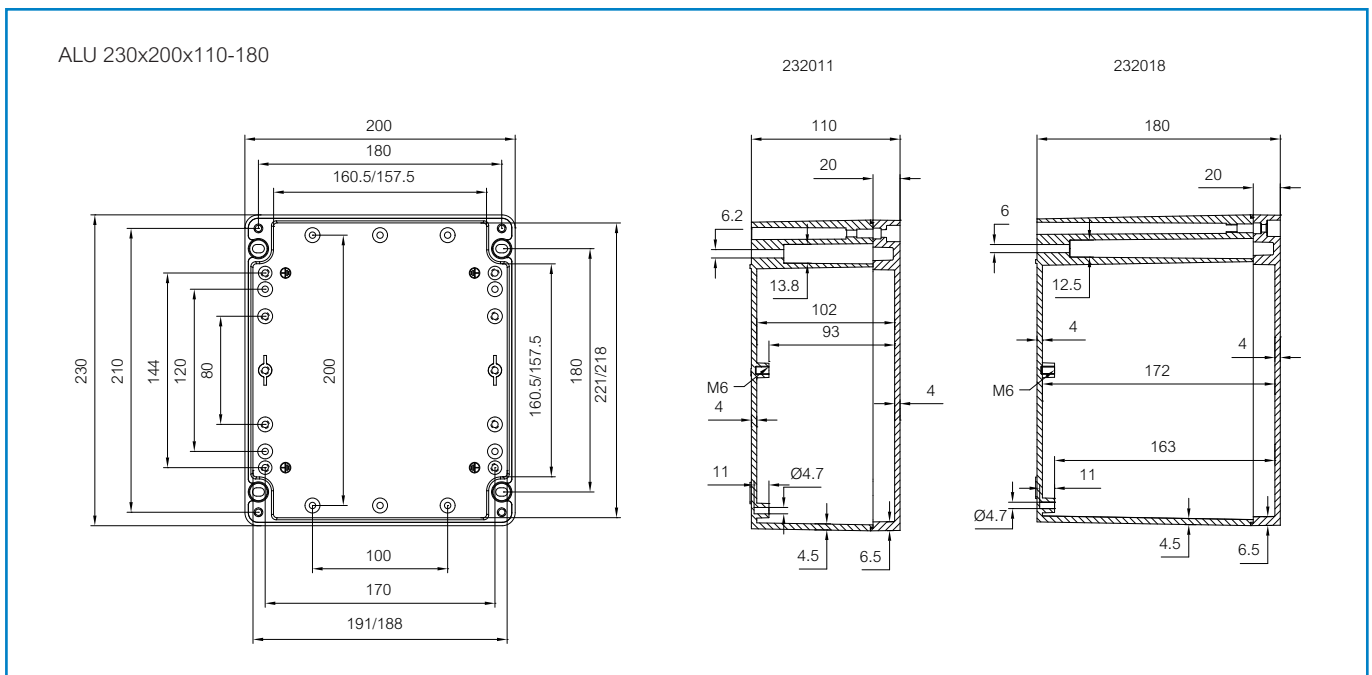

Sample photo

**Order symbol:** ALN 232011  
**Product nbr:** 7811350  
**Description:** Enclosure  
**Remarks:** Aluminium

**EAN:** 6418074016164  
**EI. number:**  
**Finland:** 3420035  
**Electric No. Sweden:** 2536333

Including: Base with screws for mounting plate/DIN-rail, cover with PUR gasket and stainless steel cover screws.

Dimensions:				Accessories:	
	Length	Width	Height		
mm:	230	200	110	ARH 2320	DIN-35 Mounting rail
inch:	9.1	7.9	4.3	MRS 28541	Wall fastening lug (2 pcs)
				PH A & AH A/B	Hinge set
Materials:				Rating:	
<b>Material:</b>	Aluminium			Ingress Protection (EN 60529): IP66/IP67/IP68	
<b>Base colour:</b>	RAL 7001			Impact Resistance (EN 62262): IK08	
<b>Cover screws material:</b>	Stainless steel			NEMA Class: NEMA 1, 4, 4X, 12, 13	
<b>Cover colour:</b>	RAL 7001				
Temperatures:					
<b>Temperature °C (short term):</b>	-50 ... 140 °C				
<b>Temperature °C (continuous):</b>	-50 ... 80 °C				
<b>Temperature °F (short term):</b>	-60 ... 285 °F				
<b>Temperature °F (continuous):</b>	-60 ... 175 °F				
Accessories:					
AM 2320	Mounting plate				