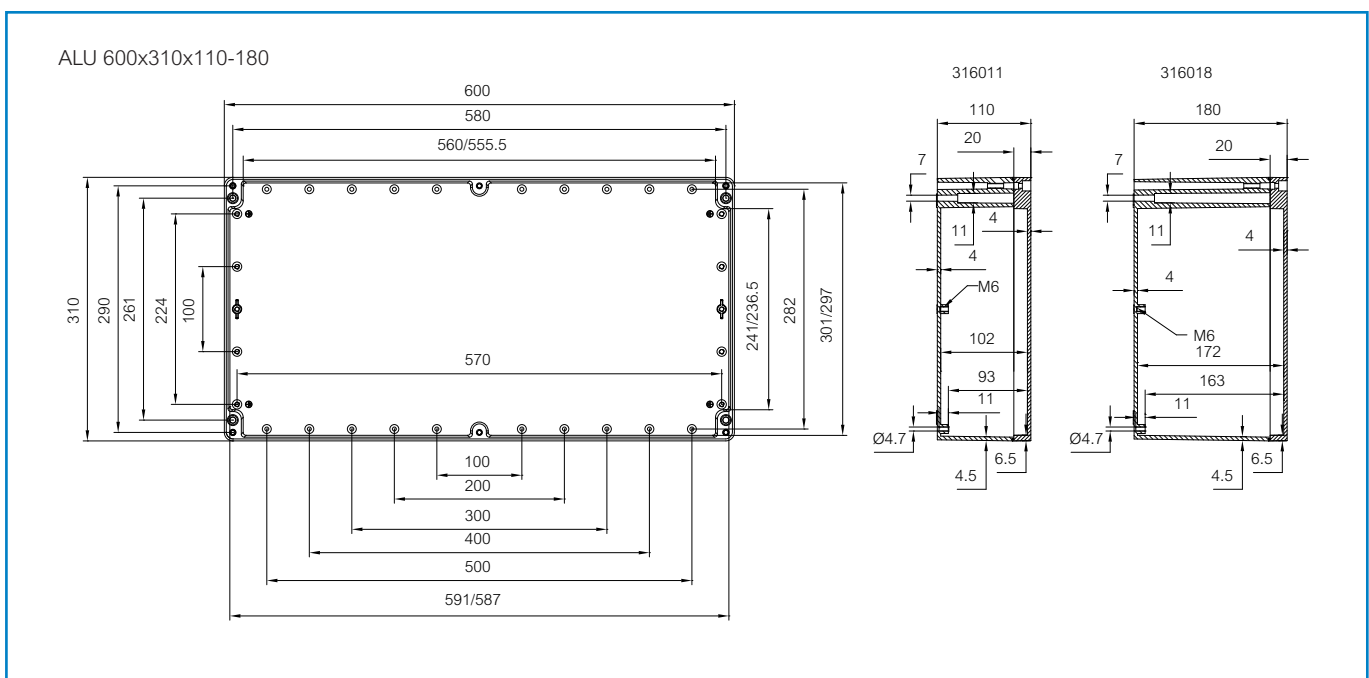

Order symbol: ALN 316011
Product nbr: 7811470
Description: Enclosure
Remarks: Aluminium

EAN: 6418074010834
El. number:
Finland: 3420007
Electric No. Sweden: 7811470

Including: Base with screws for mounting plate/DIN-rail, cover with PUR gasket and stainless steel cover screws.

Dimensions:	Length	Width	Height	Accessories:	
mm:	600	310	110	ARH 60	DIN-35 Mounting rail
inch:	23.6	12.2	4.3	MRS 28541	Wall fastening lug (2 pcs)
				PH A & AH A/B	Hinge set

Materials:		Rating:
Material:	Aluminium	Ingress Protection (EN 60529): IP66/IP67/IP68
Base colour:	RAL 7001	Impact Resistance (EN 62262): IK08
Cover screws material:	Stainless steel	NEMA Class: NEMA 1, 4, 4X, 12, 13
Cover colour:	RAL 7001	

Temperatures:	
Temperature °C (short term):	-50 ... 140 °C
Temperature °C (continuous):	-50 ... 80 °C
Temperature °F (short term):	-60 ... 285 °F
Temperature °F (continuous):	-60 ... 175 °F

Accessories:	
AM 3160	Mounting plate