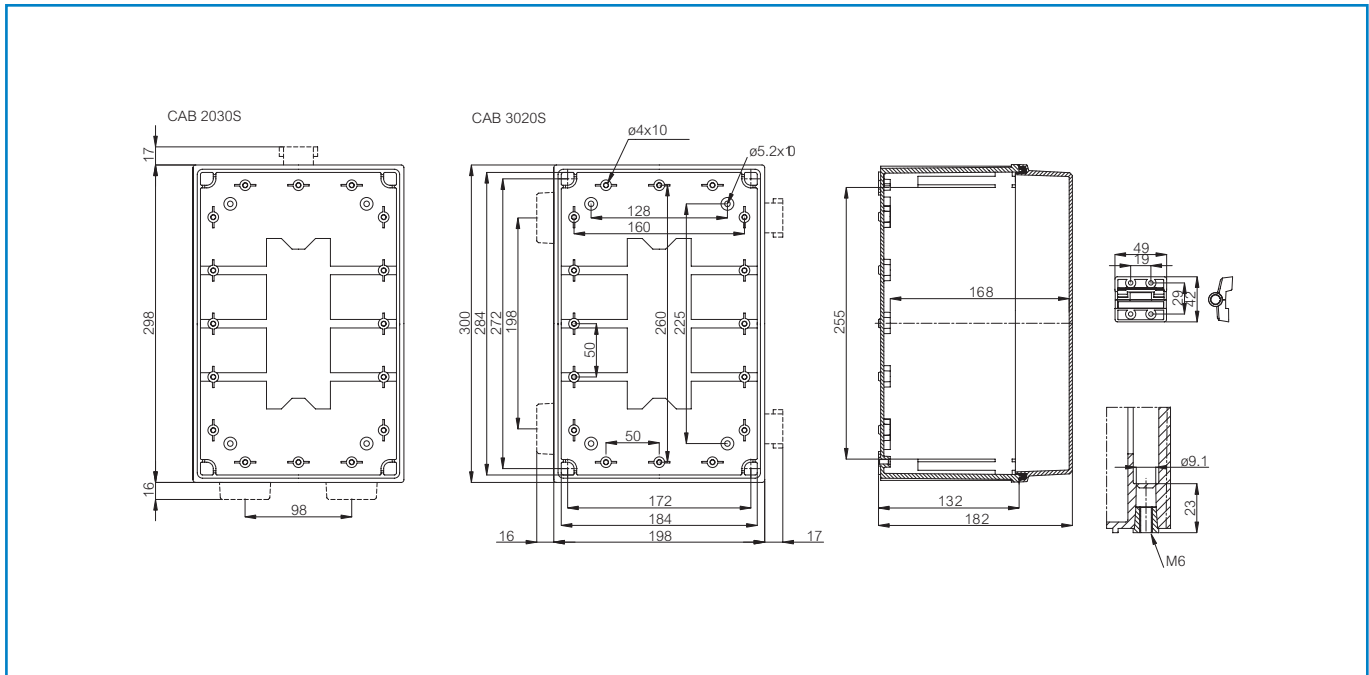

Order symbol: CAB PC 302018 G
Product nbr: 8113330
Description: Cabinet, PC, Grey door
Remarks: Latches on the long side

EAN: 6418074020000
EI. number:
Finland: 3424101
Electric No. 8212020207
Denmark:
Electric No. Italy: 7821015
Electric No. Sweden: 2539961

Including: Cabinet base, door with PUR gasket, latches, screws for mounting plate/DIN-rail and corner plugs.

Dimensions:	Length	Width	Height	Accessories:
mm:	300	200	180	EKIV 17 DIN-35 Mounting rail
inch:	11.8	7.9	7.1	DS35170E1 DIN-35 Mounting rail

Materials:	Accessories:
Material: Polycarbonate	EKIV 27 DIN-35 Mounting rail
Base colour: RAL 7035 -light grey	DS35270E1 DIN-35 Mounting rail
Cover colour: RAL 7035 -light grey	FP A 23 Swing-out door/Front plate
Gasket material: EPDM	MB 12225 AL Swing door set
	FP 23 Front plate
	FP 12-23 Front plate
	DRF 23 DIN rail frame set

Temperatures:	Rating:
Temperature °C (short term): -40 ... 120 °C	Ingress Protection (EN 60529): IP65
Temperature °C (continuous): -40 ... 80 °C	Impact Resistance (EN 62262): IK08
Temperature °F (short term): -40 ... 250 °F	Electrical insulation: Totally insulated
Temperature °F (continuous): -40 ... 175 °F	Halogen free (DIN/VDE 0472, Part 815): 1
	UV resistance: UL 508
	Flammability Rating: UL 746C 5V
	Glow Wire Test (IEC 695-2-1) °C: 960

Accessories:
EKIV 23 Mounting plate

Certificates:
Germanischer Lloyd (GL)
SGS Fimko
Lloyds Register of Shipping (LR)
Gost R