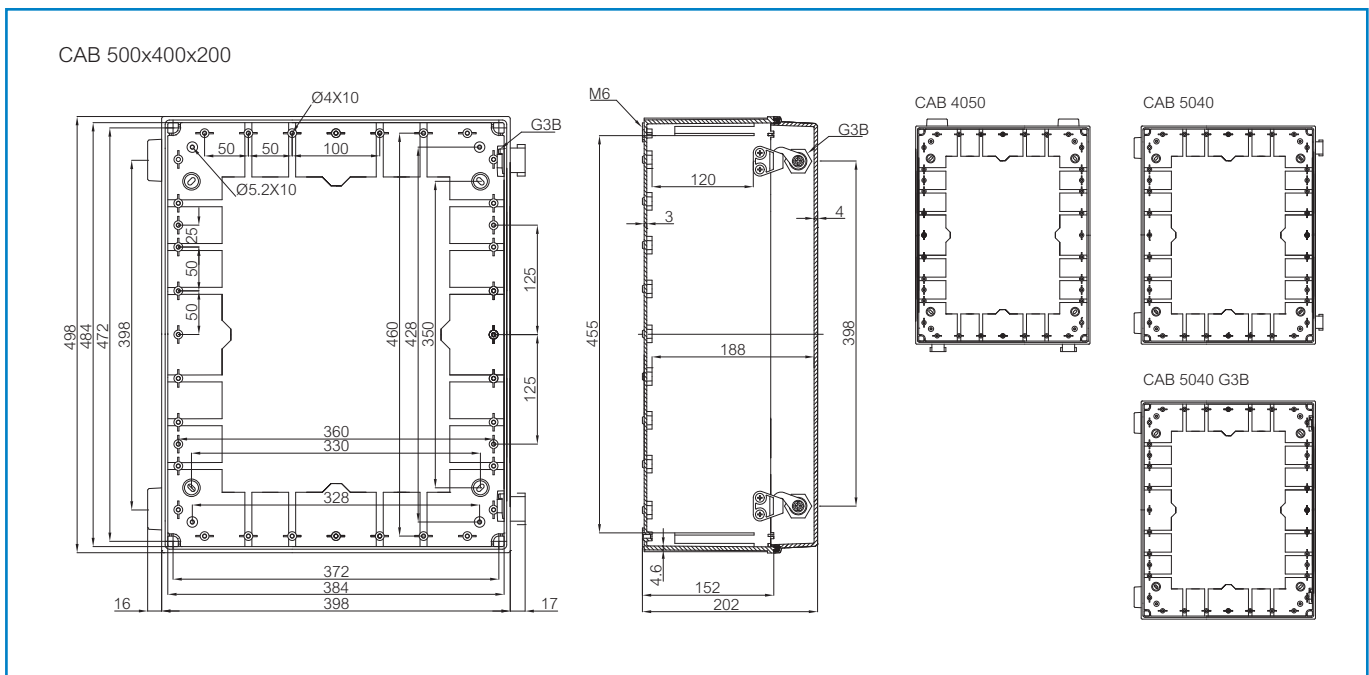

Sample photo

Order symbol: CAB PC 504020 G
Product nbr: 8113360
Description: Cabinet, PC
Remarks: Latches on the long side

EAN: 6418074020321
EI. number:
 Finland: 3424120
 Electric No. 8212020265
 Denmark:
 Electric No. Italy: 7821055
 Electric No. Sweden: 2539977

Including: Cabinet base, door with PUR gasket, latches, screws for mounting plate/DIN-rail and corner plugs.

Dimensions:			Accessories:	
Length	Width	Height		
mm:	500	400	EKIV 37	DIN-35 Mounting rail
inch:	19.7	15.7	DS35370E1	DIN-35 Mounting rail
			EKIV 47	DIN-35 Mounting rail
			DS35470E1	DIN-35 Mounting rail
Materials:			FP A 54	Swing-out door/Front plate
Material:	Polycarbonate		MB 12225 AL	Swing door set
Base colour:	RAL 7035 -light grey		FP 54	Front plate
Cover colour:	RAL 7035 -light grey		FP 18X2-54	Front plate
Gasket material:	Polyurethane		DRF 54	DIN rail frame set
Temperatures:			Rating:	
Temperature °C (short term):	-40 ... 120 °C		Ingress Protection (EN 60529): IP65	
Temperature °C (continuous):	-40 ... 80 °C		Impact Resistance (EN 62262): IK08	
Temperature °F (short term):	-40 ... 250 °F		Electrical insulation: Totally insulated	
Temperature °F (continuous):	-40 ... 175 °F		Halogen free (DIN/VDE 0472, Part 815): 1	
			UV resistance: UL 508	
			Flammability Rating: UL 746C 5"	
			Glow Wire Test (IEC 695-2-1) °C: 960	
Accessories:			Certificates:	
EKIV 54	Mounting plate		Germanischer Lloyd (GL)	
			SGS Fimko	
			Lloyds Register of Shipping (LR)	
			Gost R	