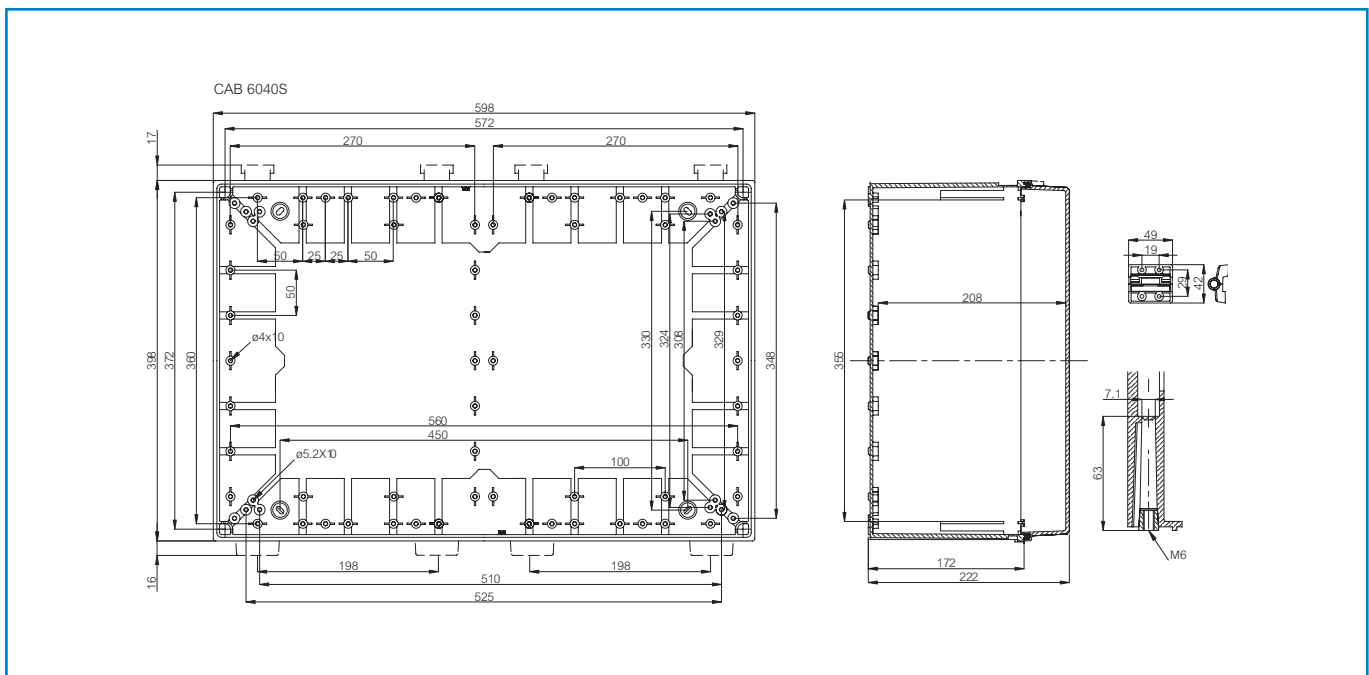

CAB CAB PC 604022 G

Sample photo

Order symbol: CAB PC 604022 G
Product nbr: 8113370
Description: Cabinet, PC
Remarks: Latches on the long side

EAN: 6418074020444
EI. number:
 Finland: 3424126
 Electric No. 8212020281
 Denmark:
 Electric No. Italy: 7821065
 Electric No. Sweden: 2539983

Including: Cabinet base, door with PUR gasket, latches, screws for mounting plate/DIN-rail and corner plugs.

Dimensions:				Accessories:	
	Length	Width	Height		
mm:	600	400	220	EKIV 37	DIN-35 Mounting rail
inch:	23.6	15.7	8.7	DS35370E1	DIN-35 Mounting rail
Materials:				FP A 64	Swing-out door/Front plate
Material:	Polycarbonate			MB 12225 AL	Swing door set
Base colour:	RAL 7035 -light grey			FP 64	Front plate
Cover colour:	RAL 7035 -light grey			FP 18x3-64	Front plate
Gasket material:	Polyurethane			DRF 63/64	DIN rail frame set
Temperatures:				Rating:	
Temperature °C (short term):	-40 ... 120 °C			Ingress Protection (EN 60529): IP65	
Temperature °C (continuous):	-40 ... 80 °C			Impact Resistance (EN 62262): IK08	
Temperature °F (short term):	-40 ... 250 °F			Electrical insulation: Totally insulated	
Temperature °F (continuous):	-40 ... 175 °F			Halogen free (DIN/VDE 0472, Part 815): 1	
Accessories:				UV resistance: UL 508	
EKIV 64H	Mounting plate			Flammability Rating: UL 746C 5"	
				Glow Wire Test (IEC 695-2-1) °C: 960	
				Certificates:	
				Germanischer Lloyd (GL)	
				SGS Fimko	
				Lloyds Register of Shipping (LR)	
				Gost R	