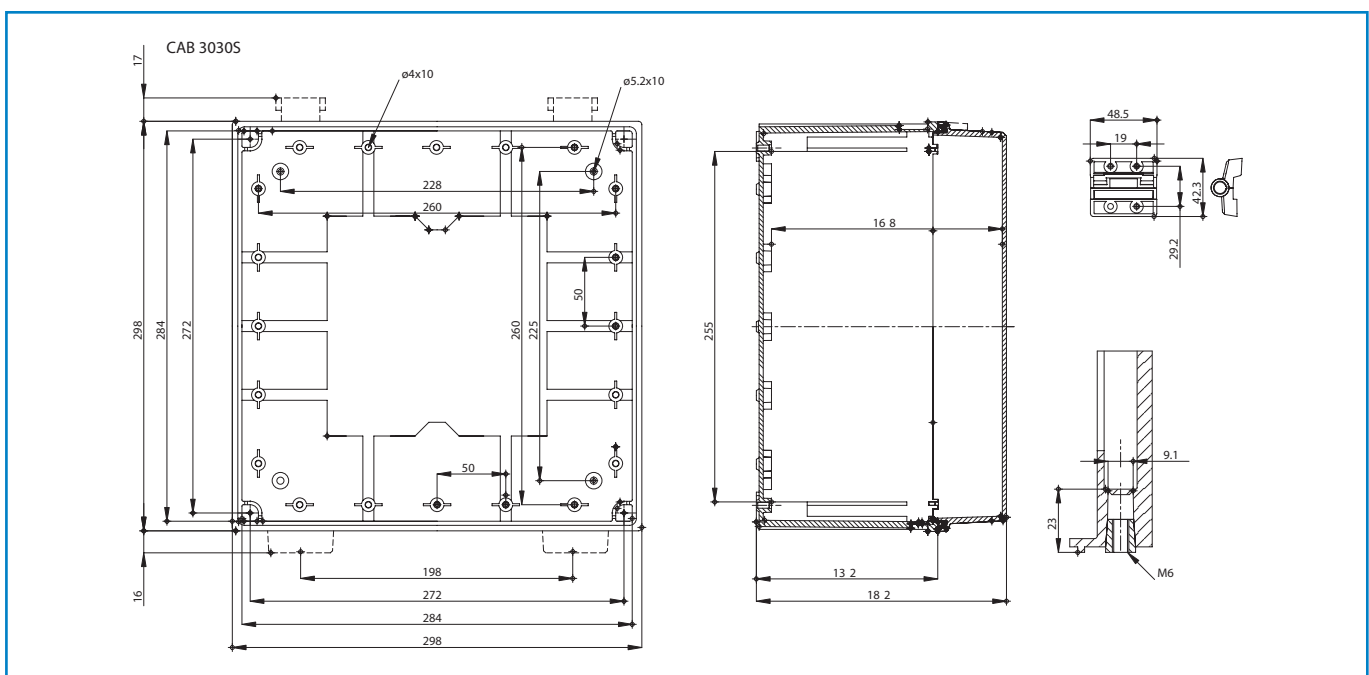

Certificates:

Germanischer Lloyd (GL)
SGS Fimko
Lloyds Register of Shipping (LR)
Gost R