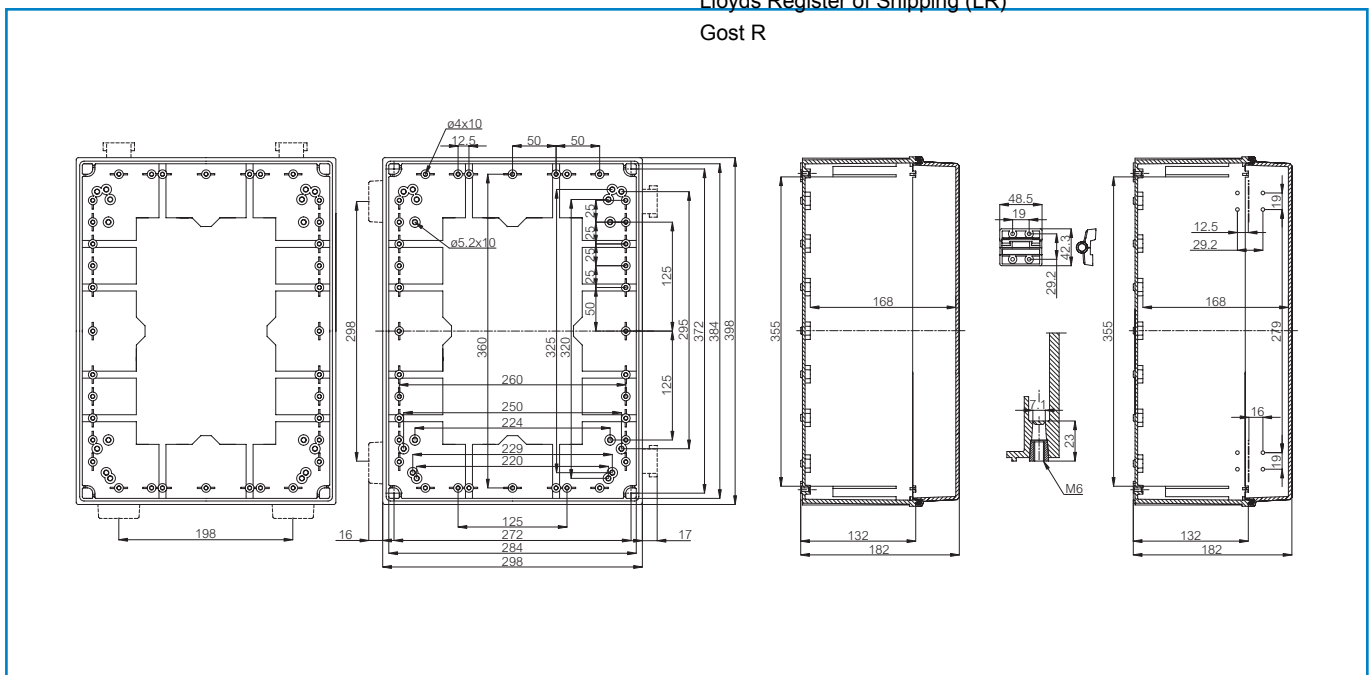

EAN: 6418074020215
EI. number:
Finland: 3424164
Electric No. 8212020252
Denmark:
Electric No. Italy: 7822040
Electric No. Sweden: 2539945

Including: Cabinet base, door with PUR gasket, latches, screws for mounting plate/DIN-rail and corner plugs.

Dimensions:	Length	Width	Height	Accessories:
mm:	400	300	180	EKIV 43 PL Mounting plate, Plastic
inch:	15.7	11.8	7.1	EKIV 27 DIN-35 Mounting rail

Materials:

Material: Polycarbonate
Base colour: RAL 7035 -light grey
Cover colour: Smoked grey
Gasket material: Polyurethane

Temperatures:

Temperature °C (short term): -40 ... 120 °C
Temperature °C (continuous): -40 ... 80 °C
Temperature °F (short term): -40 ... 250 °F
Temperature °F (continuous): -40 ... 175 °F

Accessories:

EKIV 43 Mounting plate

Accessories:

EKIV 37 DIN-35 Mounting rail
DS35270E1 DIN-35 Mounting rail
DS35370E1 DIN-35 Mounting rail
FP A 43 Swing-out door/Front plate
MB 12225 AL Swing door set
FP 43 Front plate
FP 12x2-43 Front plate
FP 12x3-43 Front plate
DRF 43/44 DIN rail frame set

Rating:

Ingress Protection (EN 60529): IP65
Impact Resistance (EN 62262): IK08
Electrical insulation: Totally insulated
Halogen free (DIN/VDE 0472, Part 815): 1
UV resistance: UL 508
Flammability Rating: UL 746C 5"
Glow Wire Test (IEC 695-2-1) °C: 960

Certificates:

Germanischer Lloyd (GL)
SGS Fimko
Lloyds Register of Shipping (LR)
Gost R